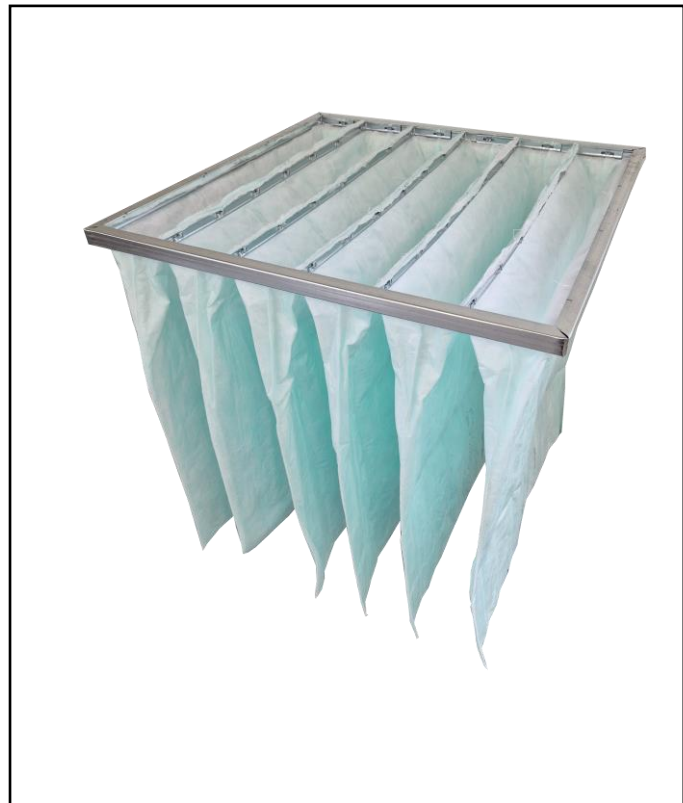

## FEATURES

- 100% Polyester Filter Media
- Dual-Layer Media
- Conical Stitched Pockets for optimal airflow
- Rolled Safety Edge to Frame
- Hydrophobic Media
- Fire Retardant
- Low Price
- ePM10 Filter

# RS PRO Ecoflow M6 Filter 24 X 24 X 25

RS Stock No.: 2551165

RS Professionally Approved Products bring to you professional quality parts across all product categories. Our product range has been tested by engineers and provides a comparable quality to the leading brands without paying a premium price.

## Product Description

The Ecoflow, fire rated range of bag filters are used widely in government buildings, hospitals and other sensitive areas. This grade of filter is suitable for air condition to offices, theatres, computer rooms and spray booths.

## General Specifications

Filter Size Actual HxWxD (mm)	592 x 592 x 635 mm
Header Depth	20 mm
Number of Pockets	8
Grade EN779:2012	M6
Filter Class ISO 16890	ePM10 > 70%
Rated Capacity	3050 m <sup>3</sup> /hr
Energy Rating	E
Initial Pressure Drop	65 Pa
Final Pressure Drop*	165 Pa
*Final Recommended Pressure Drop to EN13053:2019	
Maximum Operating Temperature 80C	