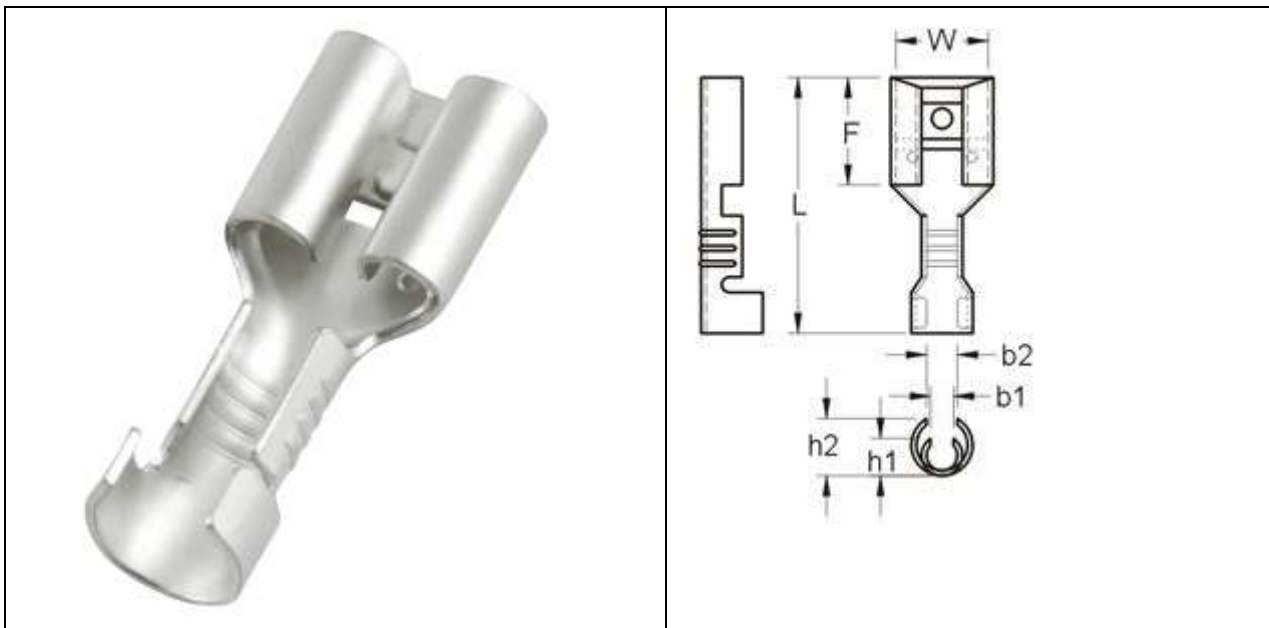

EN

Datasheet

RS PRO OPEN BARREL FEMALE DISCONNECTORS

Stock number: **2055268**

TERMINAL MATERIAL: BRASS

TERMINAL SURFACE TREATMENT: TIN PLATED

MATCHING: 0.032X0.250 INCH (0.8X6.35MM)

WIRE RANGE: 16-14 A.W.G. (1.5-2.5mm²)

WIRE RANGE A.W.G. mm ²	NEMA TAB	DIMENSION (mm)							
		W	F	L	b1	b2	h1	h2	T
16-14 A.W.G. 1.5-2.5 mm ²	.032×.250 (0.8×6.35)	6.6	7.5	19.2	2.2	3	3.6	5	0.4