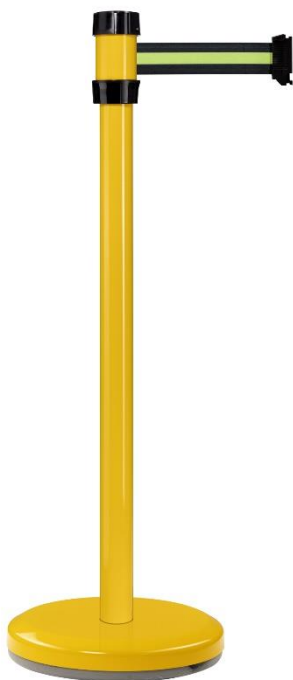

ENGLISH

Code HSS : 7326909890

Datasheet

RS PRO

RS Stock No: 217-5265

RS Stock No	Pole Height (mm)	Ø post (mm)	Ø base (mm)	Strap Length (m)	Belt Width (mm)	Weight (kg)
2175265	980	80	360	4.3	50	11

Made of polypropylene, steel

Color : yellow post, black/yellow/black strap

Specifications :

- Retractable belt stanchion
- Belt with brake
- The head can receive up to 6 belts from different directions
- Possibility to customize the belt
- Wall receiver in option (WRESB ou WR6SB)
- Sign holder in option (RSA4, RSA3, RSA2)