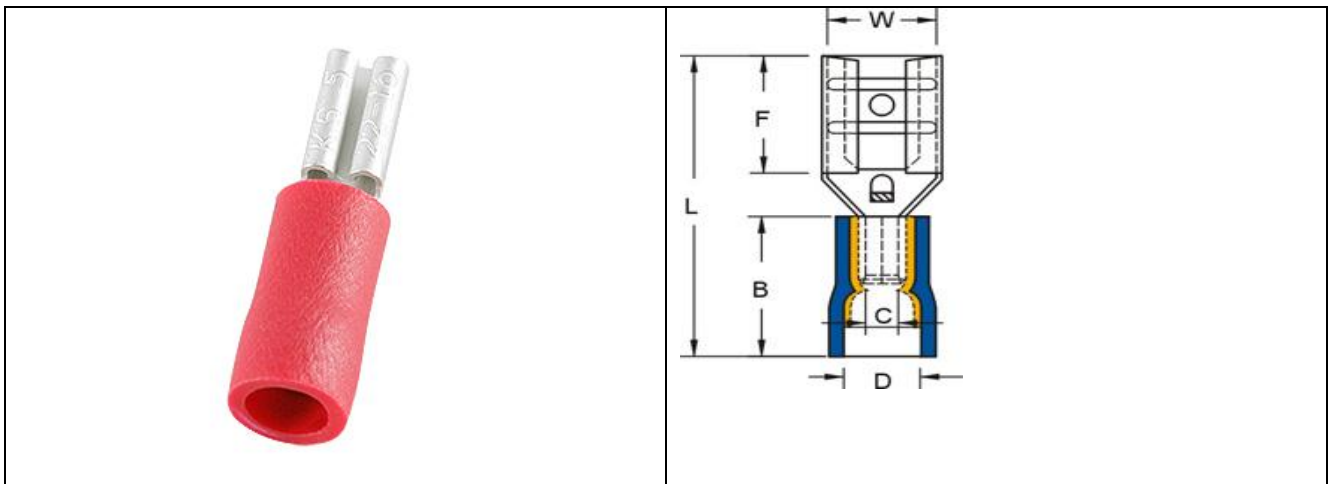

EN

Datasheet

RS PRO VINYL-INSULATED DOUBLE CRIMP FEMALE DISCONNECTORS

Stock number: 178-8279

MAXIMUM ELECTRIC CURRENT:

A.W.G.	22	20	18	16
AMP.	3	4	7	10

MAXIMUM ELECTRICAL RATING: 105° C 600 VOLTS MAX.

INSULATION MATERIAL: VINYL

TERMINAL MATERIAL: BRASS

INSULATION COLOR: RED

DOUBLE CRIMP: WITH COPPER SLEEVE ON BARREL

TERMINAL BARREL I.D.: C=1.7MM

WIRE RANGE A.W.G. mm ²	ITEM NO.	NEMA TAB	DIMENSION inch(mm)					
			W	F	L	B	D	T
22-16 A.W.G. 0.5-1.5 mm ²	<input type="checkbox"/> 178-8279	.032X.110 (0.8X2.8)	0.126 3.2	0.256 6.5	0.748 19	0.413 10.5	0.157 4.000	0.012 0.3