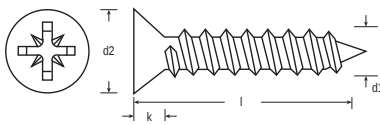

# Recessed Countersunk, Twinthread Woodscrew, Hardened Steel, Bright Zinc Plated

RS Stock No **529141**  
Size **10g x 1**

d1		No. 4	No. 5	No. 6	No. 7	No. 8	No. 10	No. 12
d2	max.	5.49	6.20	6.91	7.62	8.33	9.75	11.18
d1	max.	2.87	3.23	3.58	3.94	4.29	5.00	5.72
k	max.	1.63	1.85	2.08	2.31	2.54	2.97	3.43
Recess No.		1	2	2	2	2	2	3