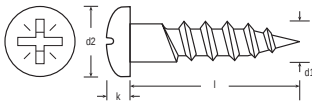

ENGLISH

Datasheet

Recessed Round Stainless Steel A2-304 Woodscrew to DIN 7996

RS Stock No **4833220**
Size **4.0 x 25mm**

d1	(No. 4) 3.0mm	(No. 6) 3.5mm	(No. 8) 4.0mm	(No. 10) 5.0mm	(No. 12) 5.5mm
d2	6	7	8	10	11
k	2.1	2.35	2.8	3.5	3.8
Recess No.	1	2	2	2	3

Please view our full range listing below

RS Stock No	Size (mm)
4833012	3.5 x 20
4833220	4.0 x 25
1443517	4.0 x 30
4833236	4.0 x 40
1443518	4.0 x 50
1443519	5.0 x 25
1443520	5.0 x 30
4833242	5.0 x 40
1443521	5.0 x 50
1443522	5.0 x 65
1443523	5.0 x 75