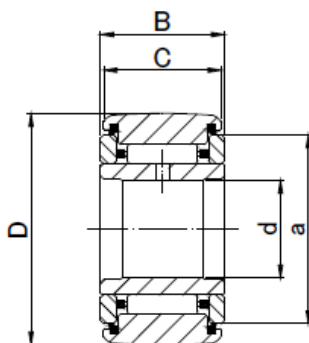

Datasheet

Stock No: 2346959

RS PRO Yoke Track Roller, Crowned Outer, Steel

Yoke Track Roller, Crowned Outer, Steel

Specifications:

Basic dimensions

Inner diameter [d]	8 mm
Outer diameter [D]	24 mm
Width [B]	15 mm

Physical properties

Load rating dynamic [Cr]	6600 n
Load rating static [C0r]	7300 n
Limiting Speed	17000 rpm

Other data

Weight	0.04150 kg
--------	------------