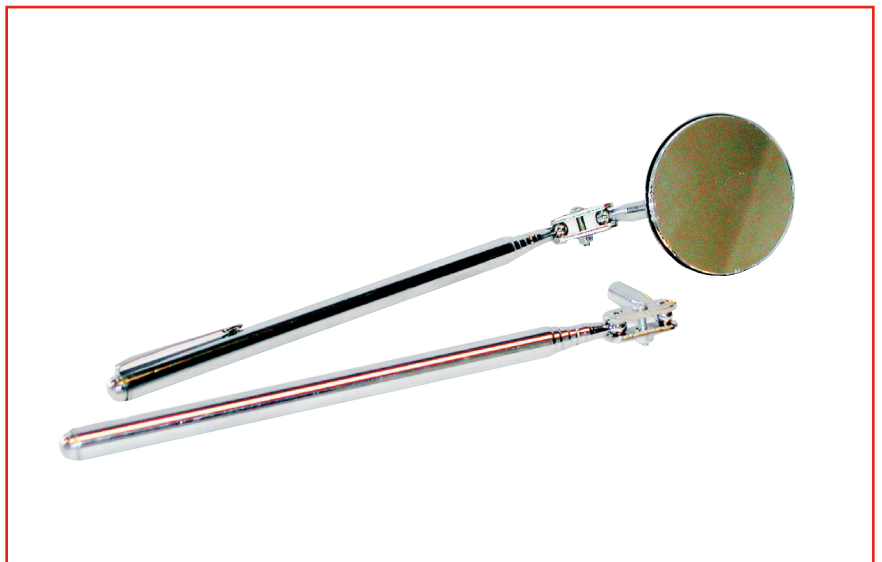

ENGLISH

Datasheet

RS Pro Magnetic Pick-Up & Inspection Mirror Set

RS Stock No: 123-0923

Specifications:

Mirror has fully chromed telescopic shaft and articulated mirror mount

Mirror can be set in any position for best viewing

Mirror diameter 50mm

Fully extended length: 500mm

Fully folded length: 170mm

Handle: Chrome plated 8.5mm dia.

Magnetic Pickup has fully chromed telescopic shaft and articulated magnet mount

Fully extended length: 500mm

Fully folded length: 170mm

Handle: Chrome plated 8.5mm dia.

Order Code	Manufacturers Code	Description
123-0923	PM-1	Magnetic Pick-Up & Inspection Mirror Set