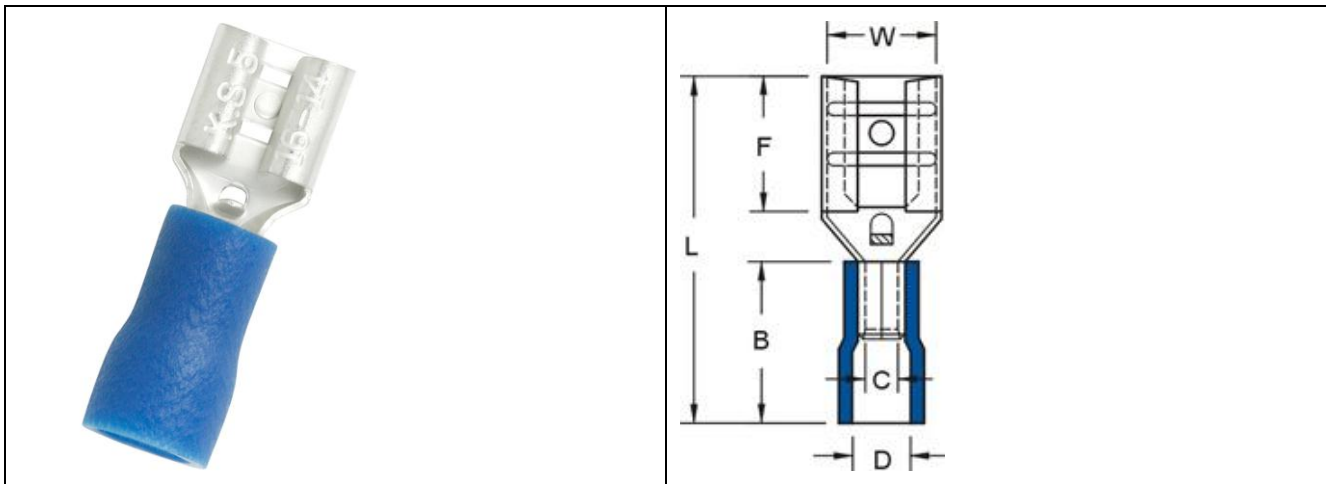

Datasheet

RS PRO VINYL-INSULATED FEMALE DISCONNECTORS

Stock number: 178-8331

MAXIMUM ELECTRIC CURRENT:

A.W.G.	16	14
AMP.	10	15

MAXIMUM ELECTRICAL RATING: 75° C 300 VOLTS MAX.

INSULATION MATERIAL: VINYL

TERMINAL MATERIAL: BRASS

INSULATION COLOR: BLUE

TERMINAL BARREL I.D.: C=2.3MM

WIRE RANGE A.W.G. mm ²	ITEM NO.	NEMA TAB	DIMENSION inch(mm)					
			W	F	L	B	D	T
16-14 A.W.G. 1.5-2.5 mm ²	178-8331	.020X.205 (0.5X5.2)	0.224 5.7	0.228 5.8	0.728 18.5	0.394 10	0.177 4.500	0.014 0.35