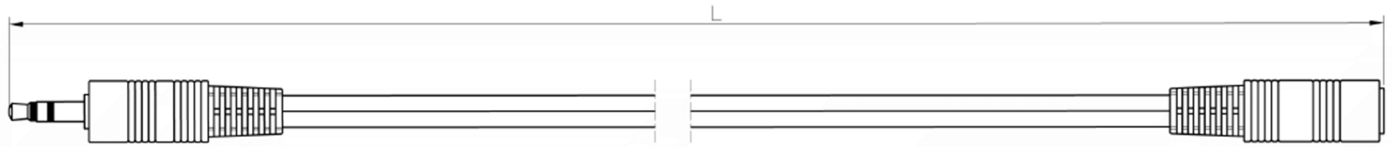

Datasheet

RS PRO 1m 3.5mm Stereo Extension Cable, Black

Stock number: 192-4416

EN

The RS PRO 1 metre, 3.5mm stereo extension cable has a jack plug to a socket both with moulded black boots.

The connectors are nickel and have a strain relief to help avoid the cable splitting around the edge of the boot.

The 3.5mm jack plug is used on a variety of audio devices.

BLACK (3.5)  BLACK (3.5)

OD2.6 BLACK PVC

10*□0.10CCS

1. CABLE: (0.10CCS*10*2C) OD2.6mm*2, BLACK COLOR, PVC JACKET.
2. CONNECTORS: ϕ 3.5mm STEREO PLUG GOLD*1PCS, ϕ 3.5mm STEREO JACK GOLD*1PCS
3. MOLD ASSEMBLY, BLACK COLOR(3.5mm PLUG), BLACK COLOR(3.5 JACK)
4. OPEN/SHORT TEST:100% TEST.
5. ROHS COMPLIANT
6. CONTACTS