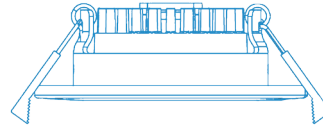

FIRE RATED LED DOWNLIGHT