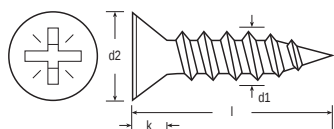

# Recessed Countersunk Stainless Steel A2-304 Woodscrew, to DIN 7997

RS Stock No **1443528**

Size **5.0 x 75mm**

| d1         | No. 4<br>3.0mm | No. 6<br>3.5mm | No. 8<br>4.0mm | No. 10<br>5.0mm | No. 12<br>5.5mm |
|------------|----------------|----------------|----------------|-----------------|-----------------|
| d2         | 5.6            | 6.5            | 7.5            | 9.2             | 10.2            |
| k          | 1.65           | 1.13           | 2.2            | 2.5             | 2.75            |
| Recess No. | 1              | 2              | 2              | 2               | 3               |

## Please view our full range listing below

| RS Stock No | Size (mm) | RS Stock No | Size (mm) |
|-------------|-----------|-------------|-----------|
| 1443524     | 3.0 x 16  | 4833185     | 5.0 x 30  |
| 1443525     | 3.0 x 20  | 4833191     | 5.0 x 40  |
| 1443526     | 3.0 x 25  | 4833208     | 5.0 x 50  |
| 1443527     | 3.5 x 16  | 4833214     | 5.0 x 65  |
| 4833090     | 3.5 x 20  | 1443528     | 5.0 x 75  |
| 4833113     | 3.5 x 25  | 1443529     | 5.0 x 100 |
| 4833129     | 3.5 x 30  |             |           |
| 4833135     | 4.0 x 20  |             |           |
| 4833141     | 4.0 x 25  |             |           |
| 4833157     | 4.0 x 30  |             |           |
| 4833006     | 4.0 x 40  |             |           |
| 4833163     | 4.0 x 50  |             |           |
| 4833179     | 5.0 x 25  |             |           |