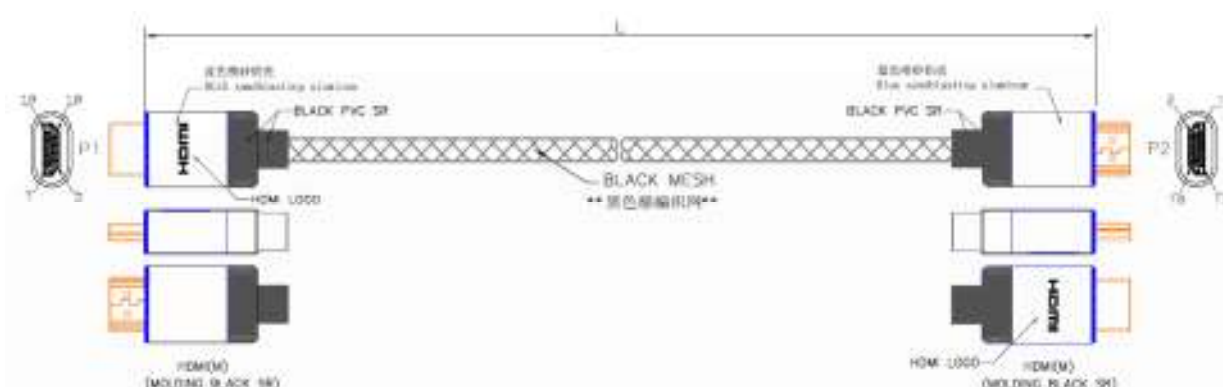

### RS PRO 1mtr HDMI M-M 8K High Speed with Ethernet Cable – Black with Blue Connectors

Stock number: 195-4887

EN

The RSPRO 1 metre male to male 8K HDMI cable which has a black PVC jack with mesh and an outer diameter of 7.3mm. The connectors have a gold flash covering to prevent corrosion.

The connector hoods are also made of Aluminium and sandblasted blue and has a strain relief to prevent the jacket splitting around the boot.

HDMI is possibly the most common display connection on the market which can be found on devices ranging from PC's, Bluray players, games consoles and more.

HDMI(M)	1	3	2	4	6	5	7	9	8	10	12	11	14	19	17	13	15	16	18	64
HDMI(M)	1	3	2	4	6	5	7	9	8	10	12	11	14	19	17	13	15	16	18	64
	PAIR		G	PAIR		G	PAIR		G	PAIR		G	PAIR		G	4C				SHELL

- CABLE: 28AWG(1/0.32BC),UL20276,AL+B+D-FOIL,[(#28\*1P+D+FAM)\*5PCS+#28\*4C], BLACK COLOR,OD=7.3±0.2mm,PVC JACKET.
- LENGTH: L.
- CONNECTORS:HDMI(M)\*2PCS(BLACK INSULATOR)(SHELL GOLD PLATED).
- MOLD: MOLDING TYPE.
- CONTACTS:
- Test machine test condition.
  - 100% OPEN,SHORT&INTERMITANCE TEST.
  - CONDUCTOR RESISTANCE: 2ohms MAX:
  - INSULATION RESISTANCE: 10MΩ Min/,10ms:
- ALL MUST BE MEET ON ROHS COMPLIANT.