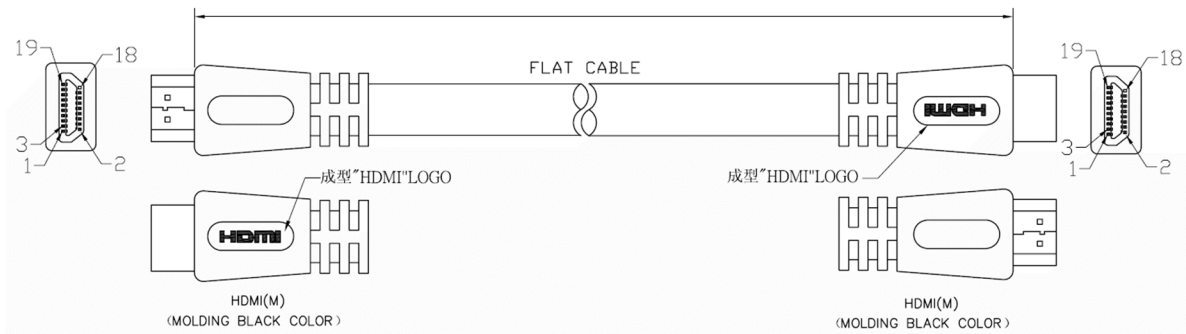

Datasheet

RS PRO 5mtr HDMI M-M High Speed with Ethernet Cable – Flat Cable

Stock number: 182-8576

EN

The RSPRO 5 metre male to male HDMI cable which has a white PVC jacket and an outer diameter of 6mm. The connectors have a gold flash covering to prevent corrosion.

The connector hoods are also made of white PVC and have a strain relief to prevent the jacket splitting around the boot.

The for flex for this cable is flat which makes it perfect for installing into walls.

HDMI is possibly the most common display connection on the market which can be found on devices ranging from PC's, Bluray players, games consoles and more.