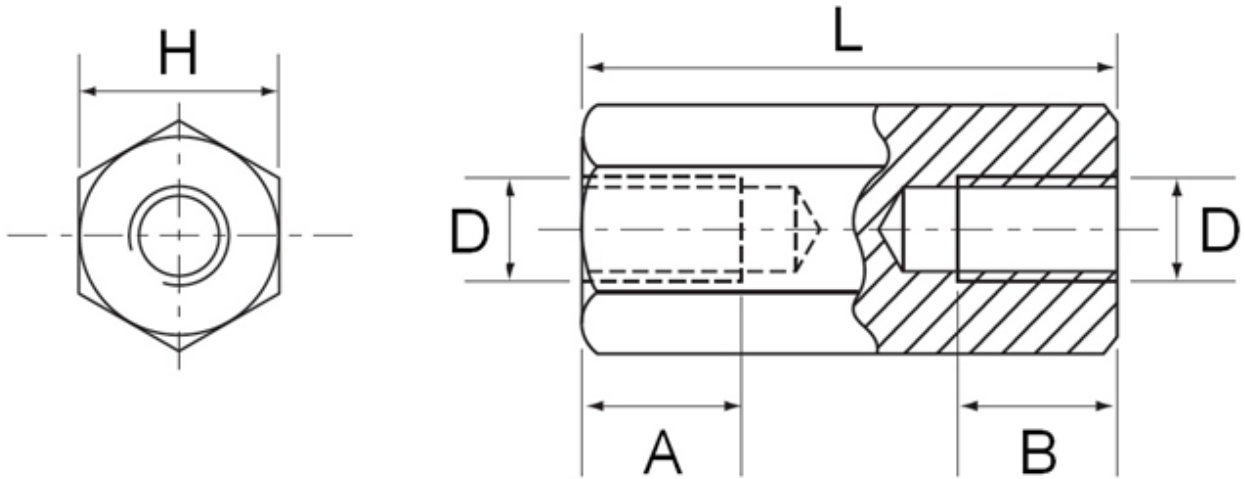

# **RS Hex Female/Female Threaded Standoff, M4 x M4 M4**

**Specifications:**

No	RS. Article No.	Material	Finish	H	D	Hole(A/B)		L
1	222468	Brass	Nickel Plated	7	M4	5		5
2	222474					6		6
3	222480					10		10
4	222496					20		20
5	222503					10	10	25