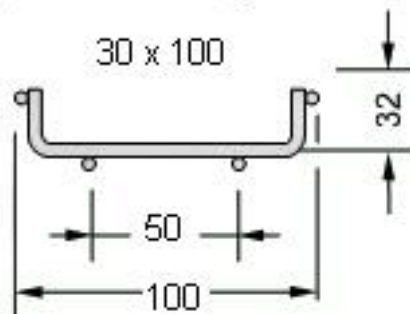

Dimensional line drawings

See enclosed datasheet

Dimensions & connections (see next page)

Quality Standards

Manufactured according to CEI 61537

General Dimensions Tray with 30mm wing size

Seccion bandejas / Cable tray sections:

General Dimensions Tray with 60mm wing size

Seccion bandeja / Cable tray secti