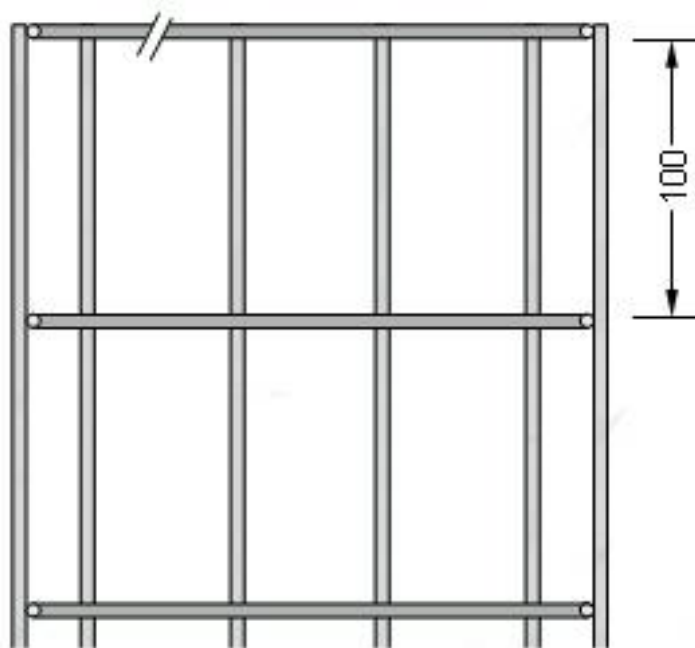

Datasheet

RS PRO Cable Basket Tray

Stock No: 221-6327

Technical Specifications:

To include attributes e.g. height, width, depth, color etc.

Stock No	Description
2216323	Aisi 304 Stainless-steel wire-mess cabletray 30mm wing x100mm width
2216325	Aisi 304 Stainless-steel wire-mess cabletray 30mm wing x150mm width
2216324	Aisi 316 Stainless-steel wire-mess cabletray 30mm wing x100mm width
2216326	Aisi 304 Stainless-steel wire-mess cabletray 60mm wing x60mm width
2216327	Aisi 316 Stainless-steel wire-mess cabletray 60mm wing x60mm width

Dimensional line drawings

See enclosed datasheet

Dimensions & connections (see next page)

Quality Standards

Manufactured according to CEI 61537

General Dimensions Tray with 30mm wing size

Seccion bandejas / Cable tray sections:

General Dimensions Tray with 60mm wing size

Seccion bandeja / Cable tray secti