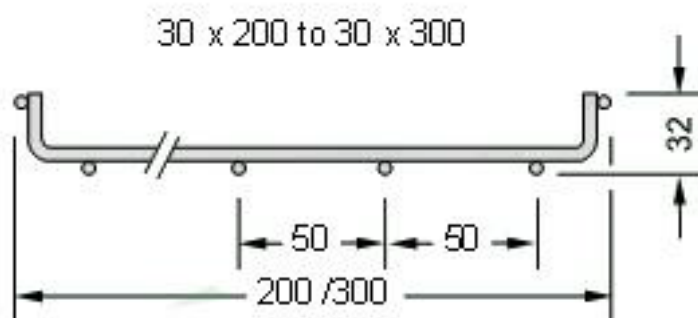

Dimensional line drawings

See enclosed datasheet

Dimensions & connections (see next page)

Quality Standards

Manufactured according to CEI 61537

General Dimensions Tray with 30mm wing size

Seccion bandejas / Cable tray sections:

General Dimensions Tray with 60mm wing size

Seccion bandeja / Cable tray secti