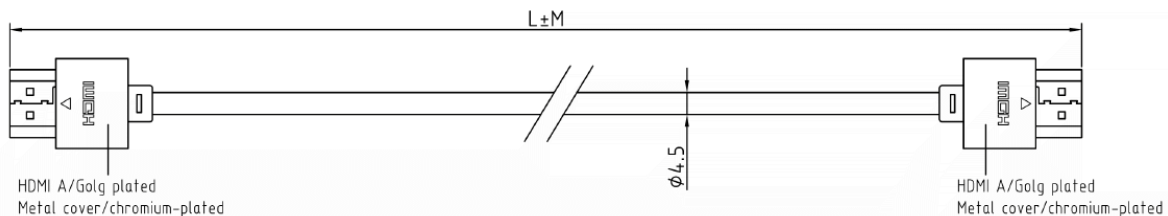

Datasheet

RS PRO 2mtr HDMI Male to Male High Speed with Ethernet Slim Cable – Black – 5 Pack

Stock number: 2513272

EN

The RSPRO 2 metre HDMI male to male slim cable which has a black PVC jack and an outer diameter of 4.5mm. The cable flex is made from 32awg which makes these cables extremely flexible while still delivering a quality image.

The connectors have a gold plated covering to prevent corrosion and the hoods are plated with Chromium which makes them very durable.

HDMI is possibly the most common display connection on the market which can be found on devices ranging from PC's, Bluray players, games consoles and more.

HDMI V1.4	Signal Assignment	HDMI V1.4
1		1
2		2
3		3
4		4
5		5
6		6
7		7
8		8
9		9
10		10
11		11
12		12
14		14
17		17
19		19
13	CEC	13
15	SCL	15
16	SDA	16
18	+5 Volts Power	18
shell		shell

- HDMI CABLE V1.4 WIRE GAUGE:
32AWG[1P×(0.2mm BC+FPE)+D+AL]×5P
+(0.2mm BC+HDPE)×4C+AL+D+BLACK PVC4.5MM
- HOOD: METAL HOUSING TYPE, CHROMIUM PLATED
HDMI A TYPE, GOLD PLATED
- CABLE ELECTRICAL TEST:
100% OPEN SHORT & MISS WIRE TEST.