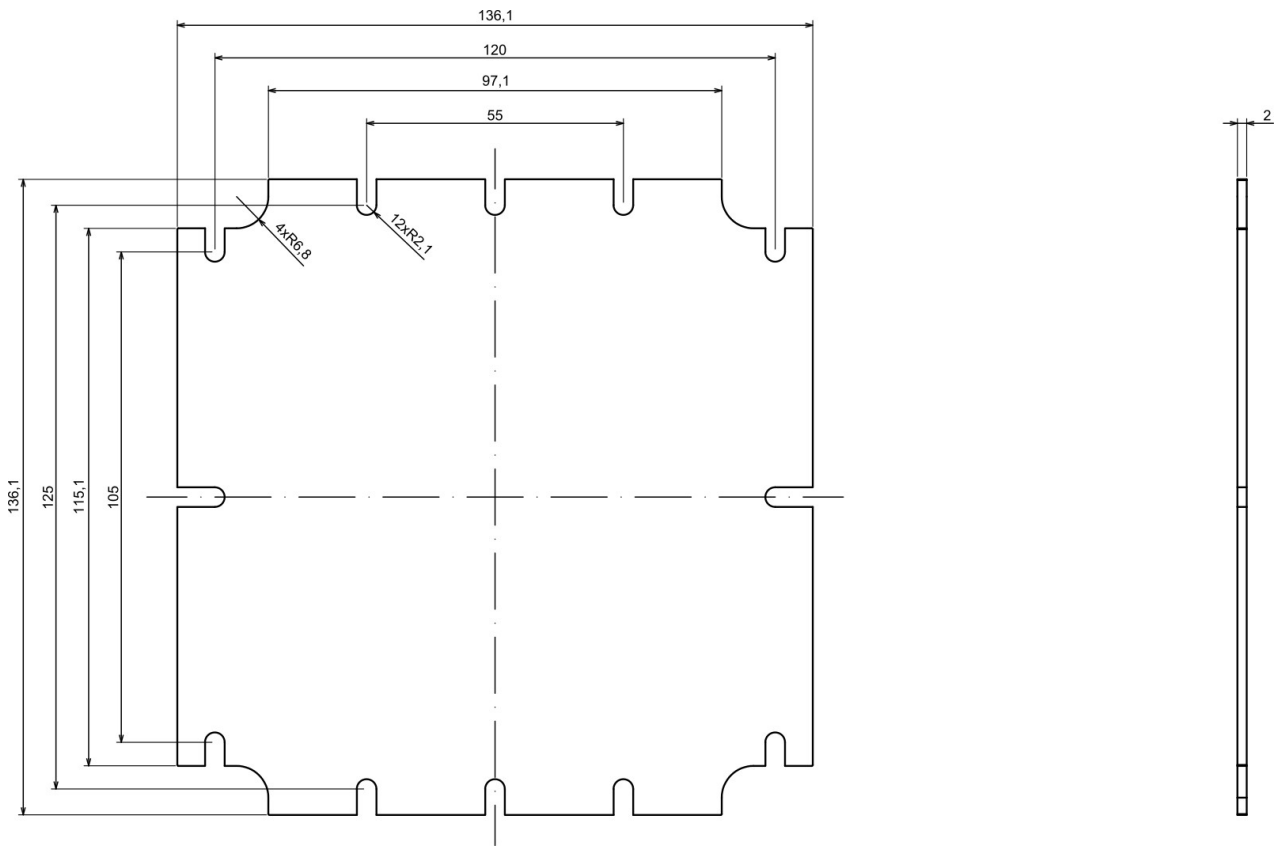

Datasheet

RS PRO Mounting Board

Stock number: 1920706

EN

Product Details

Mounting board for RS PRO 1862284, RS PRO 1862285 and RS PRO 1862286 hermetic enclosures.

Features and Benefits

- Made of galvanized steel

rspro.com

All dimensions are given within $\pm 0,5\text{mm}$ tolerance

CE