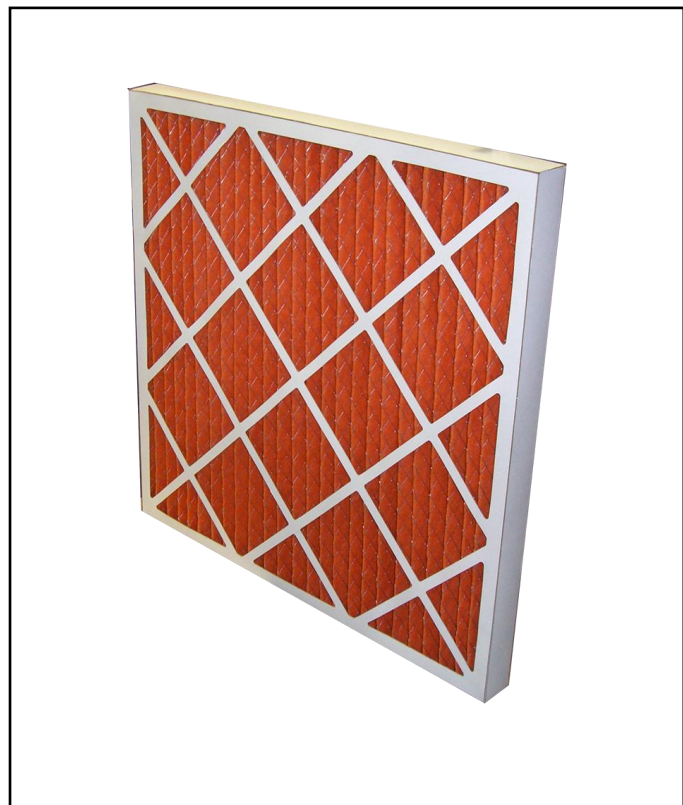

FEATURES

- Water Resistant Frame
- Strong Media Support mesh
- Hydrophobic Filter media

RS PRO Vline Gold 20x20x2 (metric)

RS Stock No.: 2560545

RS Professionally Approved Products bring to you professional quality parts across all product categories. Our product range has been tested by engineers and provides a comparable quality to the leading brands without paying a premium price.

Product Description

This Super Capacity pleated panel filter is designed to operate under the most testing of conditions. The especially formulated media offers higher filtration efficiencies than other types in its class whilst the extra high pleat count delivers outstanding filter life, and the blended cotton / polyester filter media has 100% mechanical filtration properties. This filter uses a heavier grade media to deliver a higher filter efficiency.

General Specifications

Filter Size Actual HxWxD (mm)	492 x 492 x 45 mm
Grade EN779:2012	M5
Filter Class ISO 16890	EN16890 Coarse >95%
Rated Capacity	2360 m ³ /hr
Initial Pressure Drop	90 Pa
Final Pressure Drop*	190 Pa
*Final Recommended Pressure Drop to EN13053:2019	
Maximum Operating Temperature 80C	