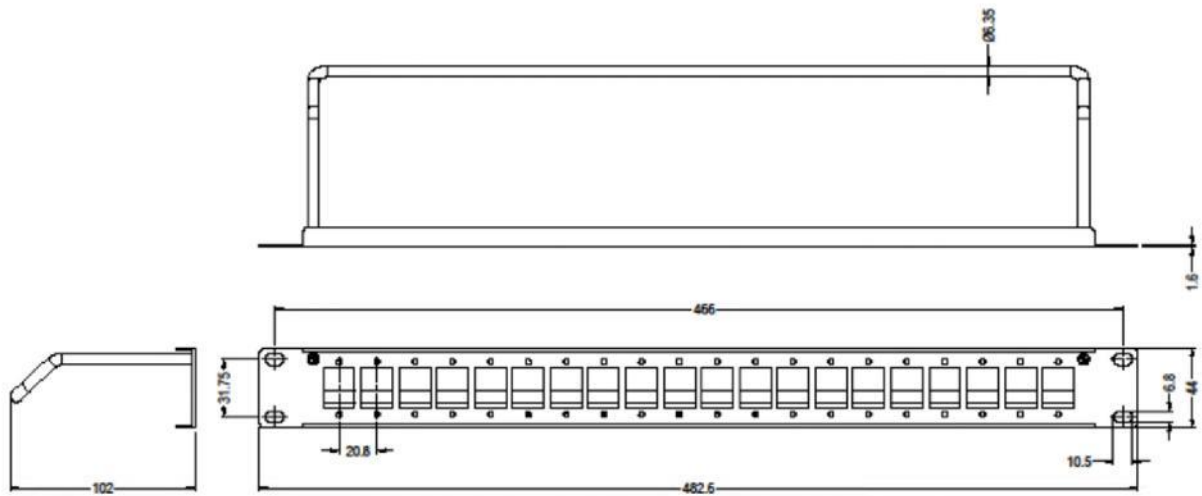

ENGLISH

Datasheet

RS PRO 1U 20 HOLE SLIM PANEL

Stock No: 2354785, 2354786, 2354787

HOLE DETAIL
(20x POSITIONS)

20 rectangular holes with cable bar

Material: Steel, black powder coat finish.

VARIANTS

2354785– 1U x 20 Slim Panel with plain holes

2354786– 1U x 20 Slim Panel with M3 holes

2354787– 1U x 20 Slim Panel with 4-40 holes