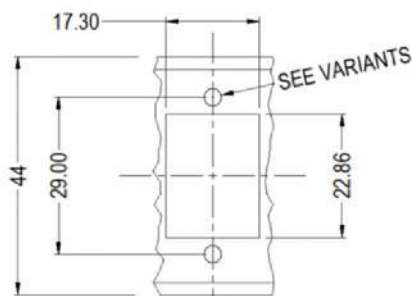

ENGLISH

Datasheet

RS PRO 1U 20 HOLE SLIM PANEL

Stock No: 2354785, 2354786, 2354787

HOLE DETAIL
(20x POSITIONS)

20 rectangular holes with cable bar

Material: Steel, black powder coat finish.

VARIANTS

2354785– 1U x 20 Slim Panel with plain holes

2354786– 1U x 20 Slim Panel with M3 holes

2354787– 1U x 20 Slim Panel with 4-40 holes