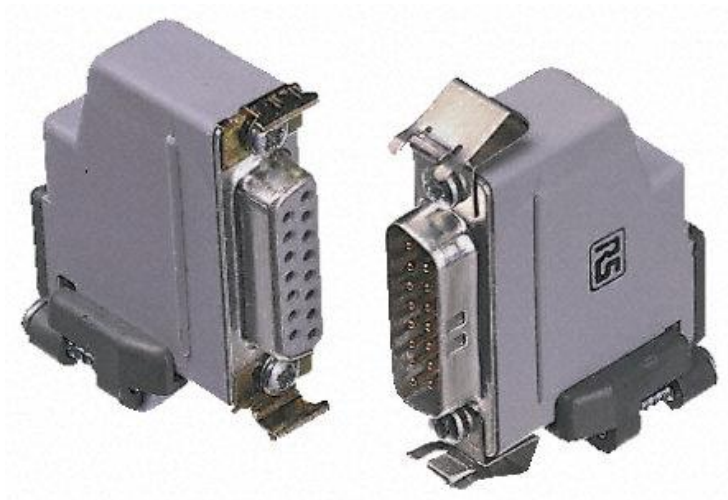

Datasheet

15 way top/side entry cover, D hood

RS Stock 467-699

Dimensions: (mm)

90° Outlet

Straight Outlet

Specifications

- Universal fitting straight & 90° outlet
- Extra Strong Cable Clamp
- Suitable for use with slide locks
- Supplied complete with clips and retainers
- UL 94V-0 rated moulded parts

- Straight or 90 outlet
- Minimum width for applications where packing density is important
- Suitable for use with slide locks