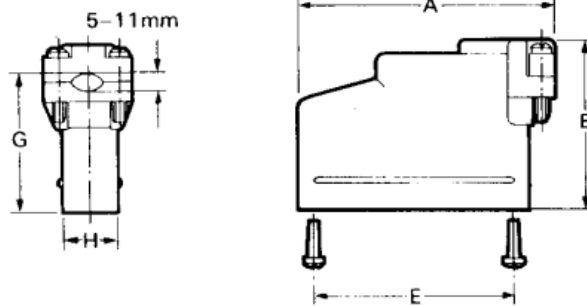

Datasheet

15 way top/side entry cover, D hood

RS Stock 467-699

Dimensions: (mm)

90° Outlet

Straight Outlet

Specifications

- Universal fitting straight & 90° outlet
- Extra Strong Cable Clamp
- Suitable for use with slide locks
- Supplied complete with clips and retainers
- UL 94V-0 rated moulded parts

- Straight or 90 outlet
- Minimum width for applications where packing density is important
- Suitable for use with slide locks