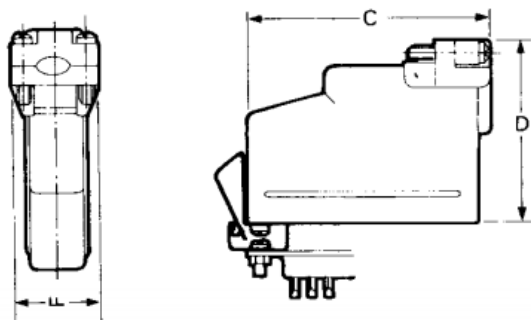

Datasheet

15 way top/side entry cover, D hood

RS Stock 467-699

Dimensions: (mm)

90° Outlet

Straight Outlet

Specifications

- Universal fitting straight & 90° outlet
- Extra Strong Cable Clamp
- Suitable for use with slide locks
- Supplied complete with clips and retainers
- UL 94V-0 rated moulded parts

- Straight or 90 outlet
- Minimum width for applications where packing density is important
- Suitable for use with slide locks