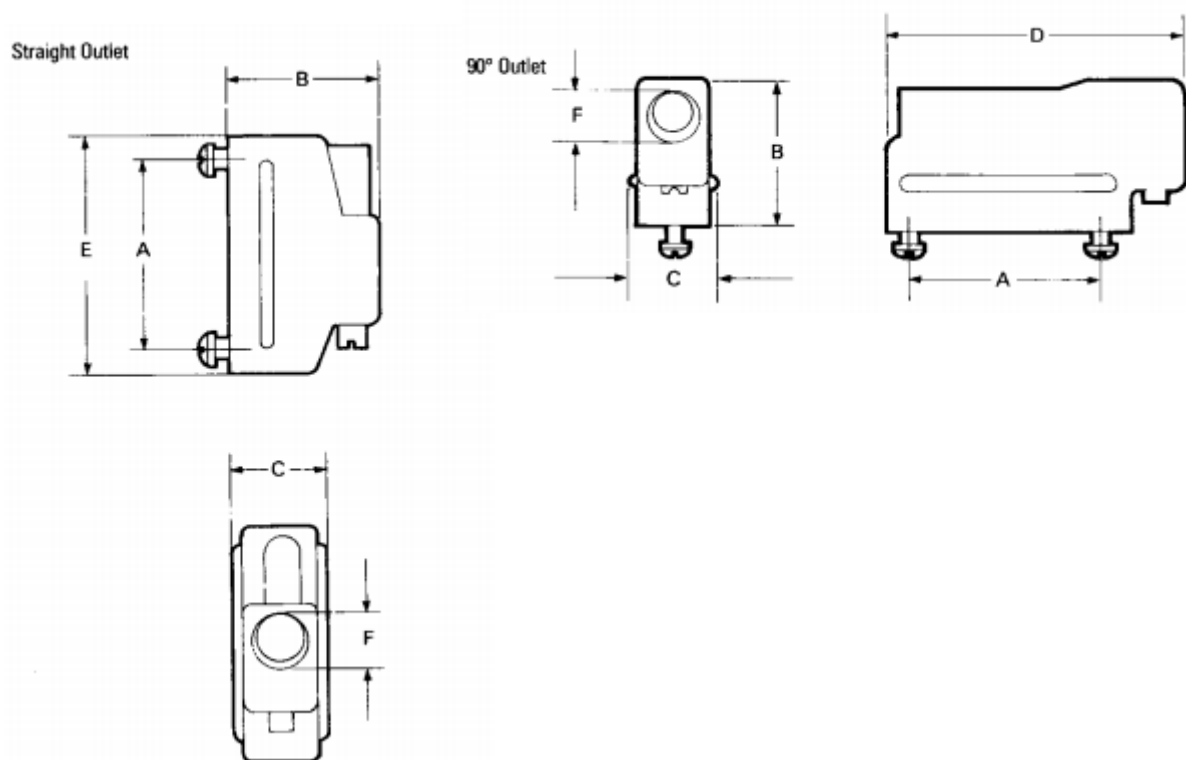

Datasheet

15 way top/side entry cover, D hood

RS Stock 467-699

Dimensions: (mm)

90° Outlet

Straight Outlet

Specifications

- Universal fitting straight & 90° outlet
- Extra Strong Cable Clamp
- Suitable for use with slide locks
- Supplied complete with clips and retainers
- UL 94V-0 rated moulded parts

- Straight or 90 outlet
- Minimum width for applications where packing density is important
- Suitable for use with slide locks