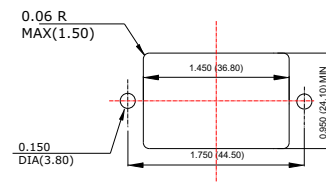

Electromechanical Impulse Counter (Non-Resettable)

RS Stock No's

A Rectangular Bezel: 896-7037, 896-7046.

B Rectangular 2 hole bezel: 896-7049, 896-7043

View of Different Bezels:

Note:- Dimension in small bracket are in mm.

Diagram A

Diagram B