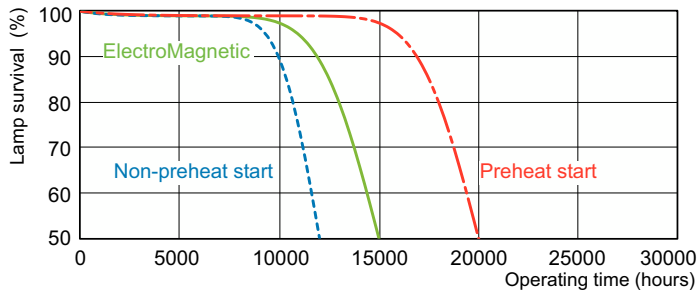

TL-D LIFEMAX Super 80

Dimensional drawing

Product	D (max)	A (max)	B (max)	B (min)	C (max)
TL-D 30W/840 1SL/25	28 mm	894.6 mm	901.7 mm	899.3 mm	908.8 mm

Lifetime

Life Expectancy Diagram - TL-D 30W/840 1SL/25

Lumen Maintenance Diagram - TL-D 30W/840 1SL/25