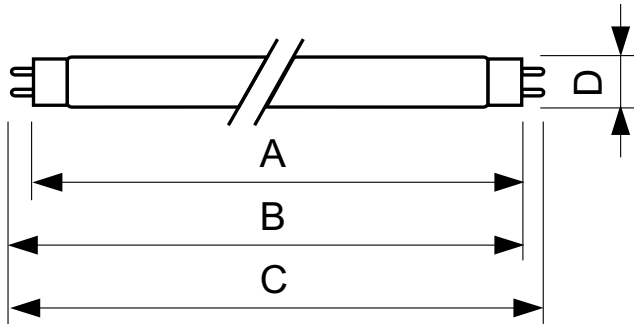

## TL-D 30W/840 1SL/25

The TL-D LIFEMAX Super 80 lamp offers more lumens per watt and better color rendering than TL-D standard colors. Furthermore, it has a lower mercury content. The lamp can be operated in existing TL-D luminaires.

### Product data

General Information	
Cap-Base	G13 [Medium Bi-Pin Fluorescent]
Nominal lifetime	15,000 hour(s)
Life to 50% Failures (Nom)	13,000 hour(s)
Light Technical	
Color Code	840 [CCT of 4000K]
Color Designation	Cool White (CW)
Correlated Color Temperature (Nom)	4000 K
Luminous Efficacy (rated) (Nom)	80 lm/W
Color rendering index (CRI)	82
Operating and Electrical	
Power Consumption	30 W
Lamp Current (Nom)	0.360 A
Voltage (Nom)	98 V
Voltage (Nom)	98 V
Controls and Dimming	
Dimmable	Yes

Mechanical and Housing	
Bulb Shape	T8 [26 mm (T8)]
Approval and Application	
Mercury (Hg) Content (Nom)	2.0 mg
Product Data	
Order product name	TL-D 30W/840 1SL/25
Full product name	TL-D 30W/840 1SL/25
Full product code	871150028588100
Order code	927981284036
Material Nr. (12NC)	927981284036
Numerator - Quantity Per Pack	1
EAN/UPC - Product/Case	8711500285881
Numerator - Packs per outer box	25
EAN/UPC - Case	8711500285904

## Dimensional drawing

Product	D (max)	A (max)	B (max)	B (min)	C (max)
TL-D 30W/840 1SL/25	28 mm	894.6 mm	901.7 mm	899.3 mm	908.8 mm