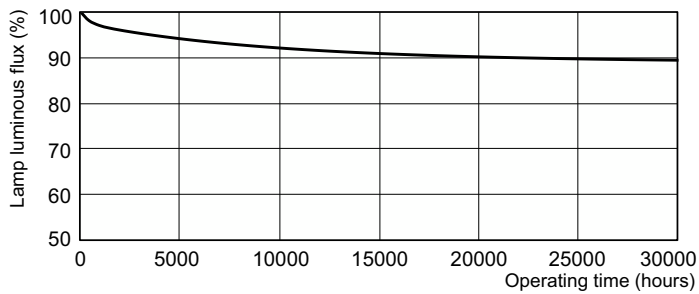

### Product data

General Information	
Cap-Base	G13 [Medium Bi-Pin Fluorescent]
Nominal lifetime	15,000 hour(s)
Life to 50% Failures (Nom)	13,000 hour(s)
Light Technical	
Color Code	840 [CCT of 4000K]
Color Designation	Cool White (CW)
Correlated Color Temperature (Nom)	4000 K
Luminous Efficacy (rated) (Nom)	80 lm/W
Color rendering index (CRI)	82
Operating and Electrical	
Power Consumption	30 W
Lamp Current (Nom)	0.360 A
Voltage (Nom)	98 V
Voltage (Nom)	98 V
Controls and Dimming	
Dimmable	Yes

## Dimensional drawing

Product	D (max)	A (max)	B (max)	B (min)	C (max)
TL-D 30W/840 1SL/25	28 mm	894.6 mm	901.7 mm	899.3 mm	908.8 mm

## Lifetime

Life Expectancy Diagram - TL-D 30W/840 1SL/25

Life Expectancy Diagram - TL-D 30W/840 1SL/25

Lumen Maintenance Diagram - TL-D 30W/840 1SL/25