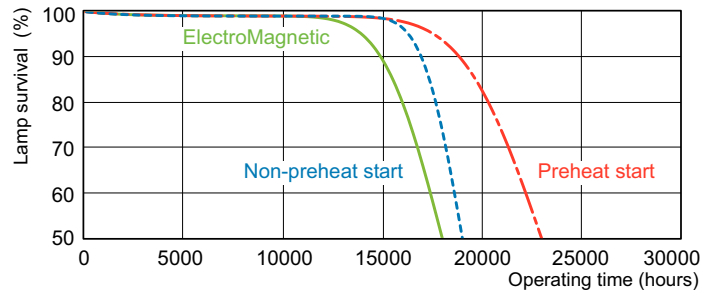

TL-D LIFEMAX Super 80

Dimensional drawing

Product	D (max)	A (max)	B (max)	B (min)	C (max)
TL-D 30W/840 1SL/25	28 mm	894.6 mm	901.7 mm	899.3 mm	908.8 mm

Lifetime

Life Expectancy Diagram - TL-D 30W/840 1SL/25

Lumen Maintenance Diagram - TL-D 30W/840 1SL/25