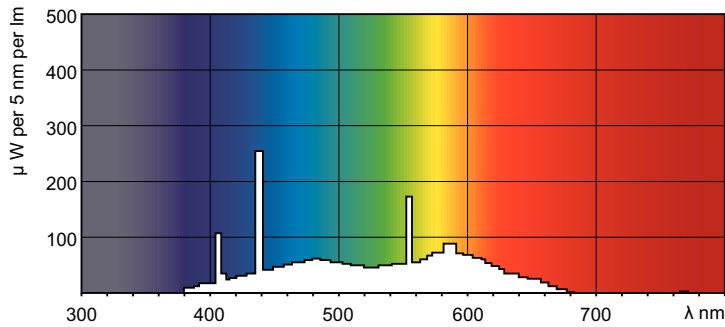

### TL-E 22W/54-765 1CT/20

This circular TL lamp (tube diameter 29 mm) enables omni-directional light distribution. It is suitable for use in a wide range of luminaires for various purposes where color rendering is not important.

#### Product data

General Information	
Cap-Base	G10Q [G10q]
Nominal lifetime	8,000 hour(s)
Life to 50% Failures (Nom)	13,000 hour(s)
Light Technical	
Color Code	54-765
Luminous Flux	1,050 lm
Color Designation	Cool Daylight
Correlated Color Temperature (Nom)	6200 K
Luminous Efficacy (rated) (Nom)	48 lm/W
Color rendering index (CRI)	72
Operating and Electrical	
Power Consumption	22.0 W
Lamp Current (Nom)	0.400 A
Voltage (Nom)	62 V
Voltage (Nom)	62 V
Controls and Dimming	
Dimmable	Yes

Mechanical and Housing	
Bulb Shape	C-T9 [C-T9 29 mm]
Approval and Application	
Mercury (Hg) Content (Nom)	9 mg
Product Data	
Order product name	TL-E 22W/54-765 1CT/20
Full product name	TL-E 22W/54-765 1CT/20
Full product code	871150063390300
Order code	928026205436
Material Nr. (12NC)	928026205436
Numerator - Quantity Per Pack	1
EAN/UPC - Product/Case	8711500633903
Numerator - Packs per outer box	20
EAN/UPC - Case	8711500633910

## Photometric data

Spectral Power Distribution Colour - TL-E 22W/54-765 1CT/20