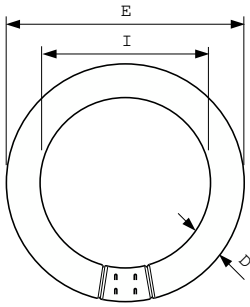

### TL-E 22W/54-765 1CT/20

This circular TL lamp (tube diameter 29 mm) enables omni-directional light distribution. It is suitable for use in a wide range of luminaires for various purposes where color rendering is not important.

Mechanical and Housing	
Bulb Shape	C-T9 [C-T9 29 mm]
Approval and Application	
Mercury (Hg) Content (Nom)	9 mg
Product Data	
Order product name	TL-E 22W/54-765 1CT/20
Full product name	TL-E 22W/54-765 1CT/20
Full product code	871150063390300
Order code	928026205436
Material Nr. (12NC)	928026205436
Numerator - Quantity Per Pack	1
EAN/UPC - Product/Case	8711500633903
Numerator - Packs per outer box	20
EAN/UPC - Case	8711500633910

## Dimensional drawing

Product	D (max)	D (min)	E (min)	E (max)	I (min)	I (max)
TL-E 22W/54-765 1CT/20	30.9 mm	26.2 mm	205.0 mm	213.5 mm	149.1 mm	155.6 mm