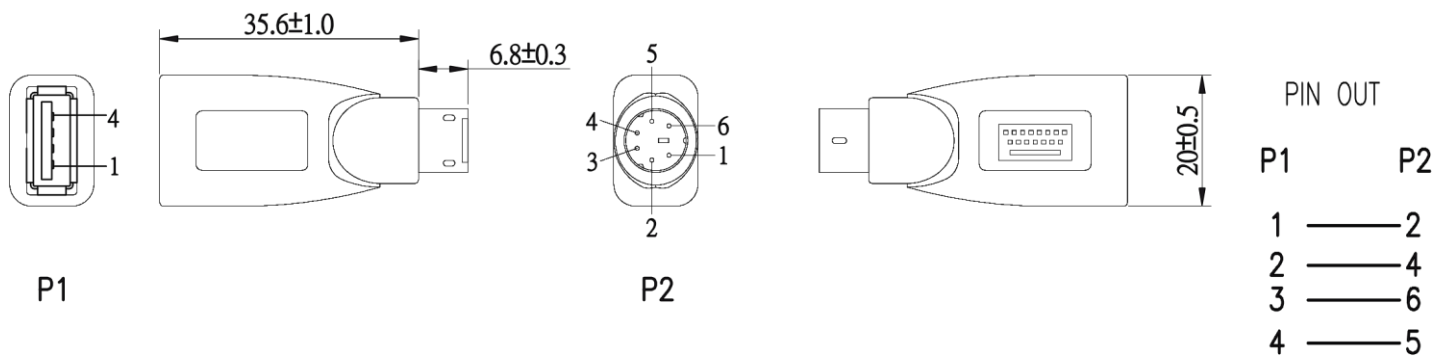

## RS PRO USB PS/2 Keyboard Adapter

Stock number: 2369150

EN

The RS Pro PS/2 to USB adapter has been designed for use with a USB keyboard via a PS/2 port. This is an ideal solution to use your USB keyboard on a computer that has no spare USB port.