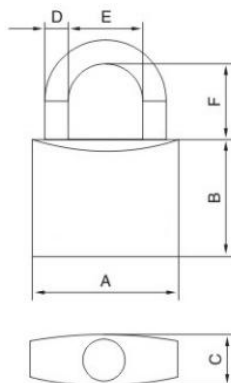

EN

Datasheet

RS PRO plastic coated Aluminum padlock 43mm

Stock No. 195-8228 195-822 195-8230 195-8231

195-8232 195-8233 195-8234 195-8235 195-8236

195-8237 195-8238 195-8239

SPECIFICATION

- Material: Aluminium, Steel,
- Color: Grey, White, Black, Red, Violet, Yellow and Blue

RS Article No.	Lock Body Dimesion(mm)			Shackle Dimesion(mm)			Color	Keyed Alike
	A	B	C	D	E	F		
1958228	43	33	17	6	21	22	White	KA8
1958229	43	33	17	6	21	22	Black	KA9
1958230	43	33	17	6	21	22	Red	KA10
1958231	43	33	17	6	21	22	Violet	KA11
1958232	43	33	17	6	21	22	Yellow	KA12
1958233	43	33	17	6	21	22	Blue	KA13
1958234	43	33	17	6	21	22	White	KD
1958235	43	33	17	6	21	22	Black	KD
1958236	43	33	17	6	21	22	Red	KD
1958237	43	33	17	6	21	22	Violet	KD
1958238	43	33	17	6	21	22	Yellow	KD
1958239	43	33	17	6	21	22	Blue	KD