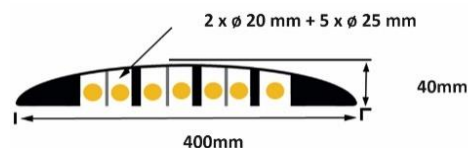

2522795 en option

2522796 en option

 2522829 en option
Angle de 30°

Datasheet

RS PRO

Customs : 4016999790

RS Stock No: 2522814

RS Stock No	Length (mm)	Angle (C°)	Width (mm)	Height (mm)	Nb of fixing holes/ Ø (mm)	Weight (kg)
2522814	185	-	395	40	2 x 6 mm	0,83

- **Made of :** PVC
- **Color :** black and reflective stripes

Specifications :

- Tip pedestrian cable cover : ideal for pedestrian use or occasional light vehicle traffic
- Made of PVC with inverted dovetails
- 7 cable channels (2 channels \varnothing 20 mm ; 5 channels \varnothing 25 mm)
- 2 reflective white stripes class 1 to stick
- Resist the traffic of light vehicles up to 2T.
- 4 fasteners (\varnothing 6mm) 2522796 as option.
- Using temperature $-40^{\circ}/+60^{\circ}\text{C}$