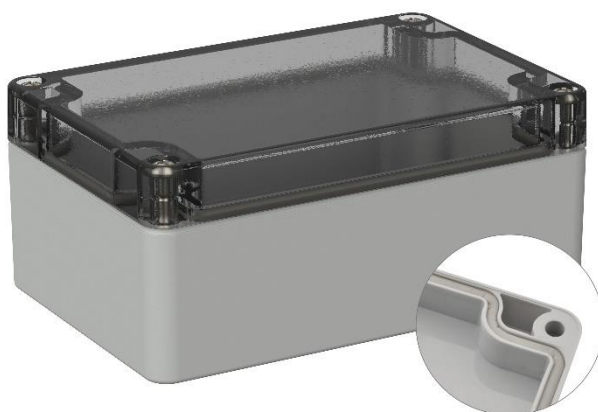

Datasheet

RS PRO Polycarbonate Enclosure, Light Grey, IP66

Stock No: 201-0135

Technical Specifications:

Body Material	Polycarbonate
Length	120 mm
Width	80 mm
Height	55 mm
IP	IP66
Colour	Light Grey

Features & Benefits:

- seal factory-assembled
- IP-Protection (DIN EN 60529)
- supplied with screws
- crystal-clear lid

Dimensional line drawings