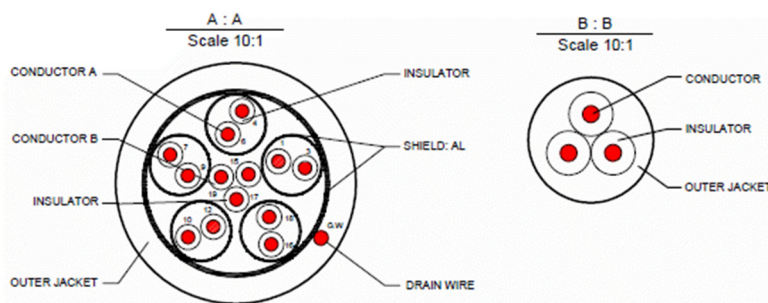

Datasheet

RS PRO Active 1m HDMI Male to VGA Male With 3.5mm Audio Cable, Black

Stock number: 192-4517

EN

The RSPRO 1 metre HDMI to VGA cable is an active convertor which uses a chipset to convert the digital HDMI signal on your Laptop/Desktop etc to an analogue SVGA signal on your display.

The SVGA shell is made of black ABS and the cable and HDMI hood is made from black PVC. The HDMI connector has gold plated connections, while the SVGA connector has nickel connections.

The advantages of this cable are that you can receive the audio from the HDMI to the 3.5mm jack plug, which can be attached to speakers.

HDMI TO VGA CABLE			
Item Name		Description	QTY
CONDUCTOR A	Material	0.23mm BCX1P	5pcs
CONDUCTOR B	Material	0.23mm BC	3pcs
INSULATOR	Material	FPE/HDPE	
SHIELD	Material	AL/FOIL	
DRAIN WIRE	Material	0.25MM CCS	
OUTER	OD	6mm	
JACKET	Color	BLACK	
AUX CABLE			
CONDUCTOR	Material	7/0.1mm CCS	3pcs
INSULATOR	Material	PVC	
OUTER	OD	3mm	
JACKET	Color	BLACK	