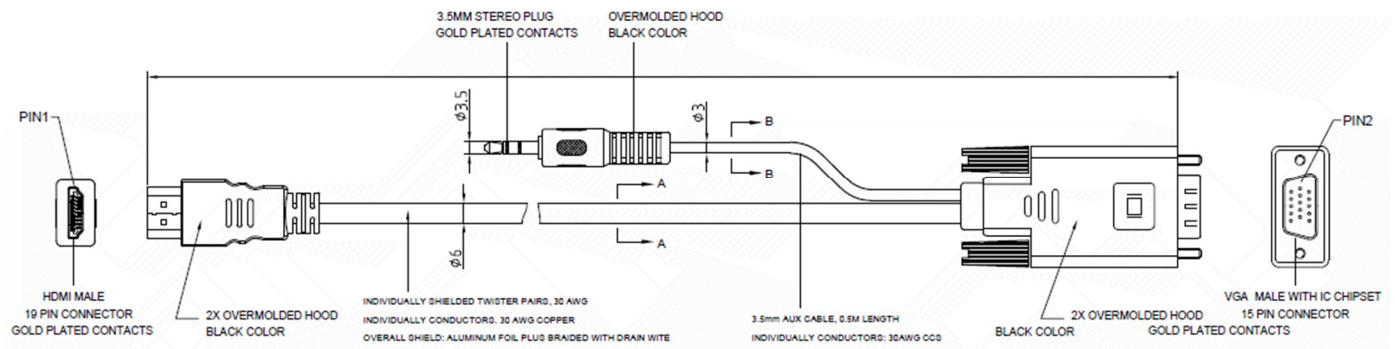

Datasheet

RS PRO Active 1m HDMI Male to VGA Male With 3.5mm Audio Cable, Black

Stock number: 192-4517

EN

The RSPRO 1 metre HDMI to VGA cable is an active convertor which uses a chipset to convert the digital HDMI signal on your Laptop/Desktop etc to an analogue SVGA signal on your display.

The SVGA shell is made of black ABS and the cable and HDMI hood is made from black PVC. The HDMI connector has gold plated connections, while the SVGA connector has nickel connections.

The advantages of this cable are that you can receive the audio from the HDMI to the 3.5mm jack plug, which can be attached to speakers.

HDMI TO VGA CABLE			
Item Name		Description	QTY
CONDUCTOR A	Material	0.23mm BCX1P	5pcs
CONDUCTOR B	Material	0.23mm BC	3pcs
INSULATOR	Material	FPE/HDPE	
SHIELD	Material	AL/FOIL	
DRAIN WIRE	Material	0.25MM CCS	
OUTER	OD	6mm	
JACKET	Color	BLACK	
AUX CABLE			
CONDUCTOR	Material	7/0.1mm CCS	3pcs
INSULATOR	Material	PVC	
OUTER	OD	3mm	
JACKET	Color	BLACK	