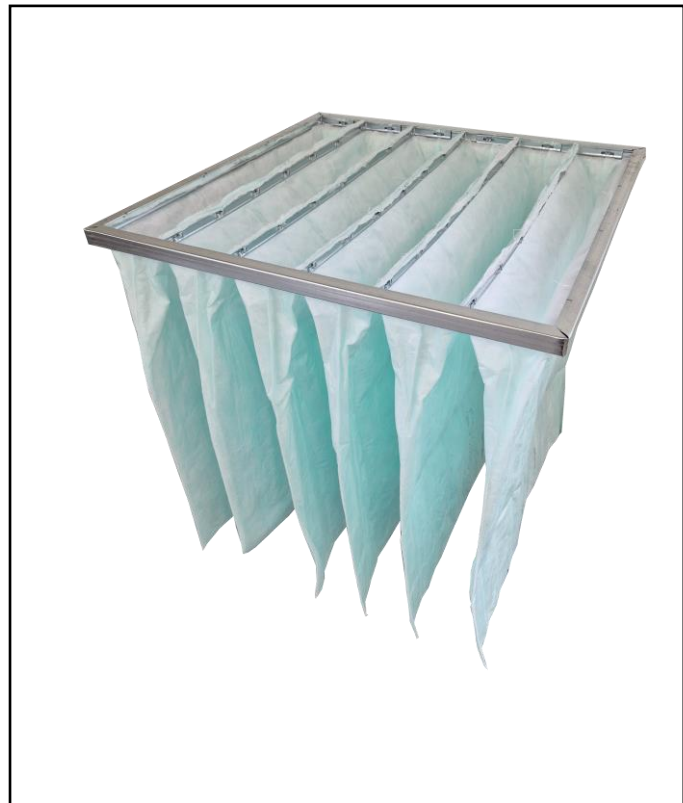

## FEATURES

- 100% Polyester Filter Media
- Dual-Layer Media
- Conical Stitched Pockets for optimal airflow
- Rolled Safety Edge to Frame
- Hydrophobic Media
- Fire Retardant
- Low Price
- ePM10 Filter

## RS PRO Ecoflow M6 Filter 24 X 24 X 15

RS Stock No.: 2551143

RS Professionally Approved Products bring to you professional quality parts across all product categories. Our product range has been tested by engineers and provides a comparable quality to the leading brands without paying a premium price.

## Product Description

The Ecoflow, fire rated range of bag filters are used widely in government buildings, hospitals and other sensitive areas. This grade of filter is suitable for air condition to offices, theatres, computer rooms and spray booths.

## General Specifications

Filter Size Actual HxWxD (mm)	592 x 592 x 360 mm
Header Depth	20 mm
Number of Pockets	6
Grade EN779:2012	M6
Filter Class ISO 16890	ePM10 > 70%
Rated Capacity	1295 m <sup>3</sup> /hr
Energy Rating	E
Initial Pressure Drop	55 Pa
Final Pressure Drop*	155 Pa
*Final Recommended Pressure Drop to EN13053:2019	
Maximum Operating Temperature 80C	