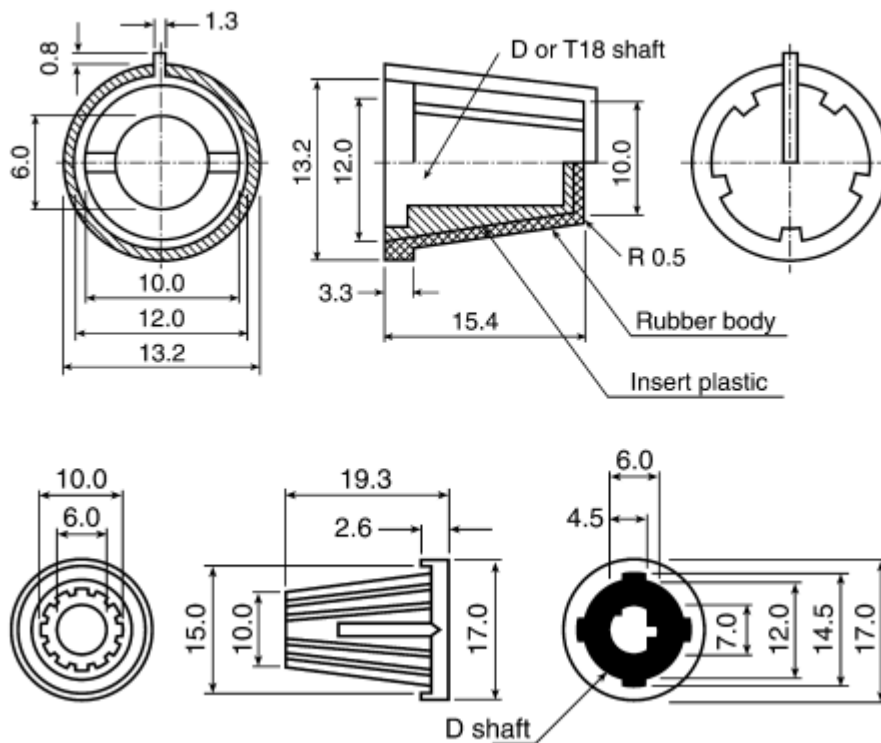

Datasheet

RS Black 13mm Potentiometer Knob with a Black, White Indicator, 6.4mm Shaft

RS Stock [467-6780](#)

Dimensions: mm

Specifications

Body Colour: Black

Indicator Colour: Black, White

Knob Diameter: 13mm

Knob Height: 15mm

Knob Type: Push On Knob

Shaft Size: 6.4mm