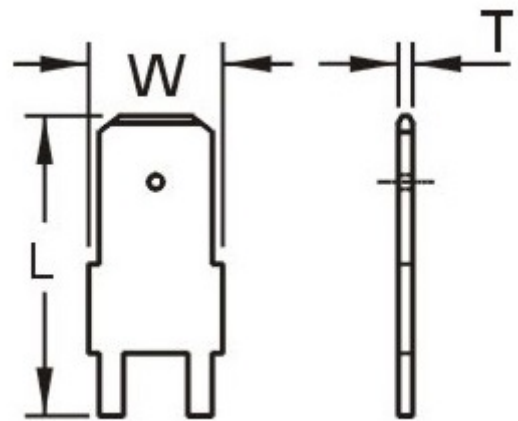

ENGLISH

Datasheet

RS: 125-2008

MALE TERMINALS

ITEM NO.	NEMA TAB	DIMENSION inch(mm)		Q'TY
		W	L	BOX
125-2008	.032X.250	0.295	0.661	1000
	0.8X6.35	7.5	16.8	

LT: LOOSE PIECE, TIN PLATED
TERMINAL MATERIAL: BRASS