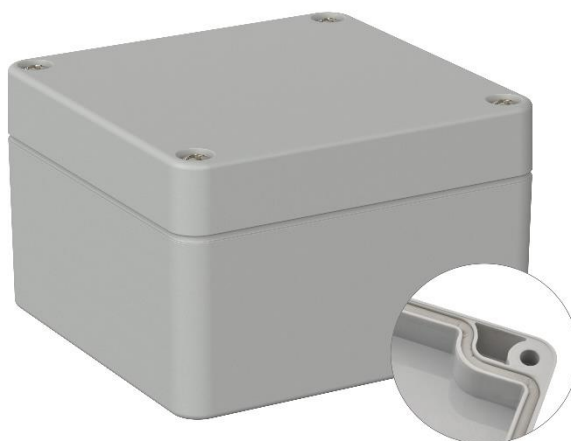

Datasheet

RS PRO ABS Enclosure, Light Grey, IP66

Stock No: 201-0175

Technical Specifications:

Body Material	ABS
Length	82 mm
Width	80 mm
Height	55 mm
IP	IP66
Colour	Light Grey

Features & Benefits:

- seal factory-assembled
- IP-Protection (DIN EN 60529)
- supplied with screws

Dimensional line drawings