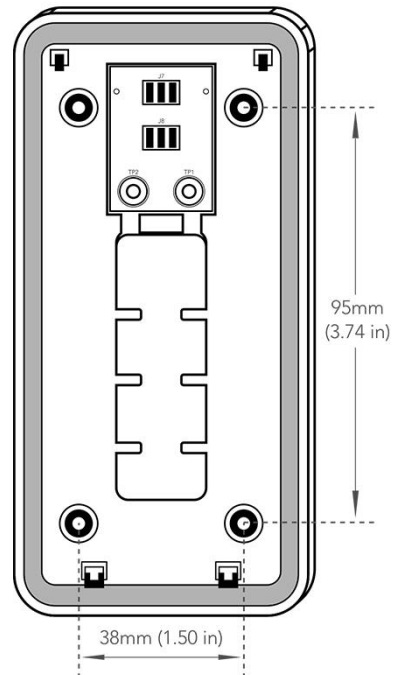

## Technical Specifications:

136mm x 62mm x 26mm	WiFi/Wireless (rechargeable battery supplied)
Rechargeable Battery or Operating voltage: 12VAC	1080p HD Resolution
Supplied With Internal Chime	Supplied With 16GB SD Card
Motion Alert on your Mobile	NO MONTHLY SUBSCRIPTION

## Dimensional line drawings