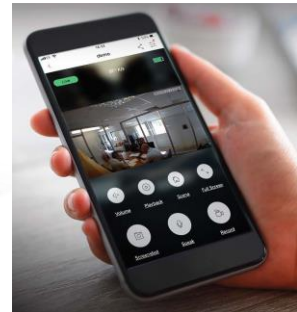

RS PRO Wireless Wi-Fi Video Doorbell

Stock No: 192-4546

Technical Specifications:

136mm x 62mm x 26mm	WiFi/Wireless (rechargeable battery supplied)
Rechargeable Battery or Operating voltage: 12VAC	1080p HD Resolution
Supplied With Internal Chime	Supplied With 16GB SD Card
Motion Alert on your Mobile	NO MONTHLY SUBSCRIPTION