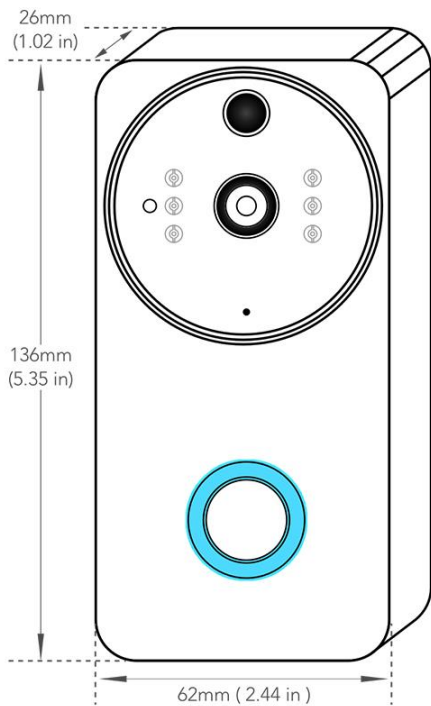

# RS PRO Wireless Wi-Fi Video Doorbell

Stock No: 192-4546

## Technical Specifications:

136mm x 62mm x 26mm	WiFi/Wireless (rechargeable battery supplied)
Rechargeable Battery or Operating voltage: 12VAC	1080p HD Resolution
Supplied With Internal Chime	Supplied With 16GB SD Card
Motion Alert on your Mobile	NO MONTHLY SUBSCRIPTION

## Dimensional line drawings