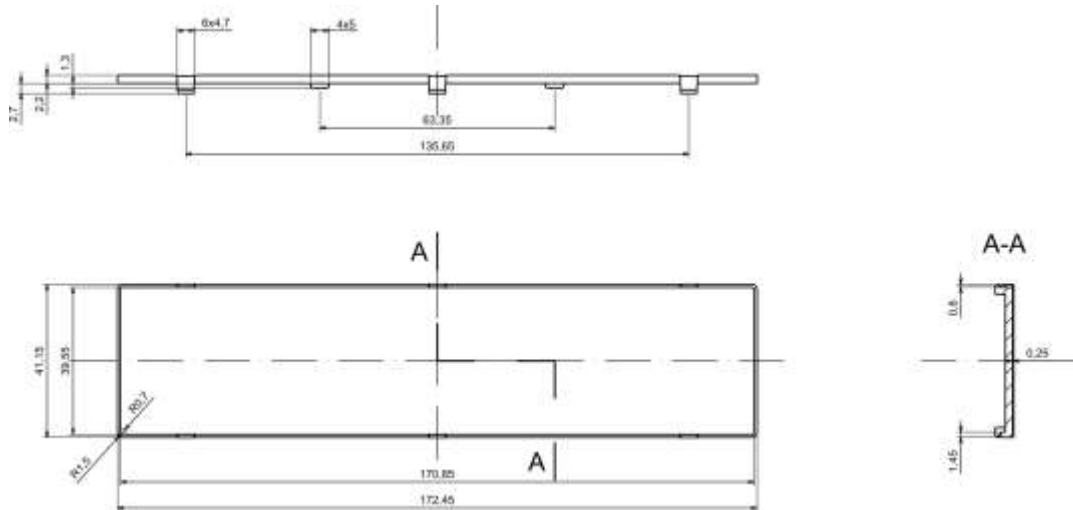

Datasheet

RS PRO Accessories for DIN rail

Stock number: 2069076

EN

Product Details

Lightgray front panel made of (self-extinguishing) ABS V0 for ZD1010 enclosure.

Features and Benefits

- Front panel for ZD1010
- Easy customization
- Made of self extinguishing ABS

Category	Accessories
Type	Full
Material	ABS V0
Height	4.9 mm
Width	41.2 mm
Length	172.5 mm
Color	Lightgray (J)
Standards Met	RoHS Compliant
Certificate number	

CE