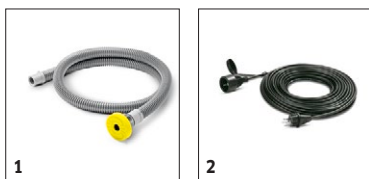

Equipment

Working direction	Forwards	
iCapsol mode	■	
Number of rollers	piece(s)	1

■ Included in the scope of supply.

ACCESSORIES FOR BRC 40/22 C

1.008-062.0

1

2

		Order no.	Hardness / Brush type	Length	Colour	Quantity	Price	Description	
Roller brushes									
Roller brush	1	4.762-000.0	medium-hard	400 mm	green	1 piece(s)		light green, for velour (up to 3 mm pile height)	<input checked="" type="checkbox"/>
	2	4.762-254.0	soft	400 mm	blue	1 piece(s)		Carpet brush, soft, blue. Length: 400 mm. With wear-resistant star-wheel mechanism. For cleaning textiles. Bristles: Polypropylene, 0.25 mm thick, 20 mm long.	<input type="checkbox"/>

■ Included in the scope of supply. □ Available accessories.

ACCESSORIES FOR BRC 40/22 C

1.008-062.0

		Order no.	Length	Colour	Quantity	Price	Description	
Miscellaneous								
Filling hose	1	6.680-124.0	1.5 m		1 piece(s)		1,500-mm filling hose for easy device filling from a water tap. With universal tapered fitting for all standard taps.	<input type="checkbox"/>
Extension cable	2	6.647-022.0	20 m		1 piece(s)		Extension cable, 20 m, 3x1.5 mm ² . With splash-proof earthing pin plug, strain relief and anti-kink sleeve.	<input type="checkbox"/>