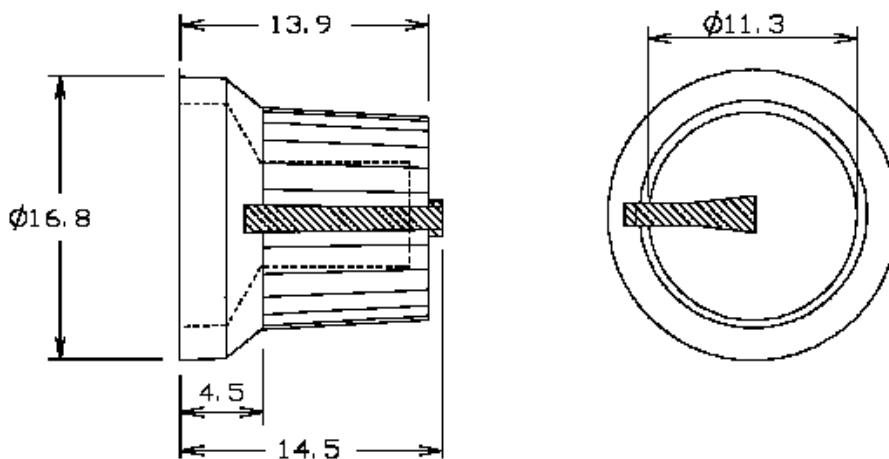

Datasheet

RS Black 16.8mm Potentiometer Knob with a White Indicator, 6mm Shaft

RS Stock [777-7344](#)

Dimensions: mm

Specifications

Body Colour: Black

Indicator Colour: White

Knob Diameter: 16.8mm

Knob Height: 14.5mm

Knob Type: Potentiometer Knob

Shaft Size: 6mm