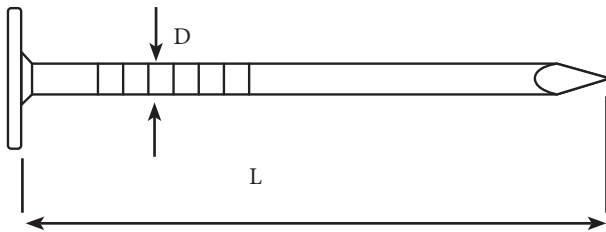

ENGLISH

Datasheet

Galvanised Extra Large Clout Nail 500g

Galvanised heavy duty for external use.

Extra large head. Used on non rigid roofing felt, smooth or grit surfaces.

Please view our full range listing below

RS Stock No	Size L x D (mm)	Approx Pack Count
1701644	13 x 3.00	390
1701645	20 x 3.00	290
1701646	30 x 3.00	210
1701647	40 x 3.00	175
1701648	50 x 3.00	145