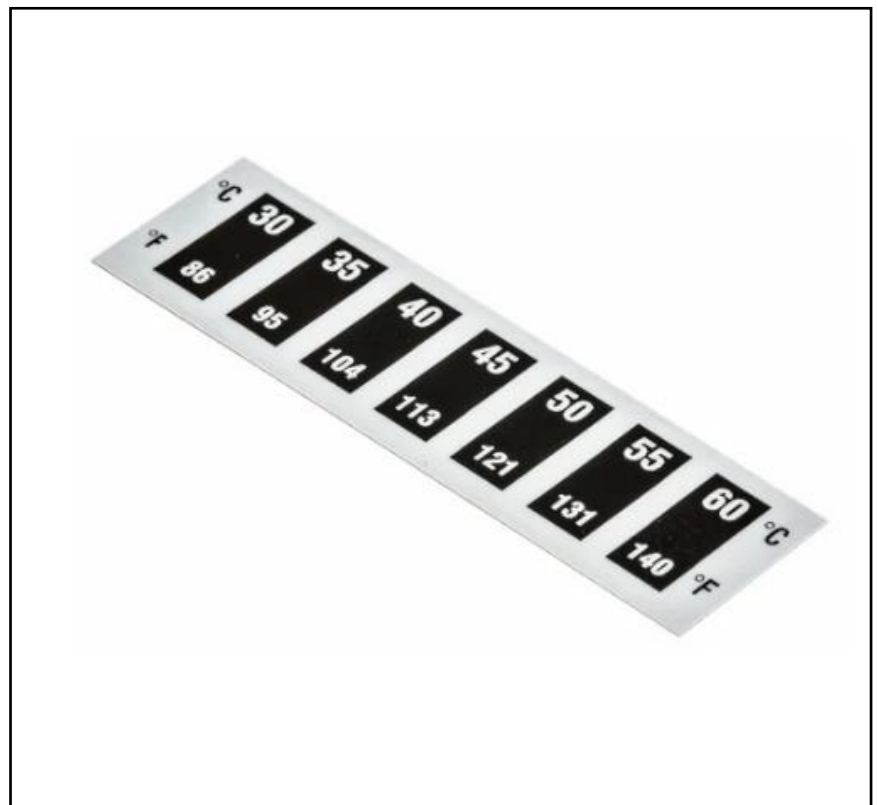

FEATURES

- A cost-effective and reliable solution
- Indicators on labels are in °C and °F
- A cost-effective and reliable solution
- Suitable for monitoring temperature over a certain period of time using 7 temperature increments

RS PRO Temperature Sensitive Label, 30°C to 60°C, 7 Levels

RS Stock No.: 286-169

RS Professionally Approved Products bring to you professional quality parts across all product categories. Our product range has been tested by engineers and provides a comparable quality to the leading brands without paying a premium price.