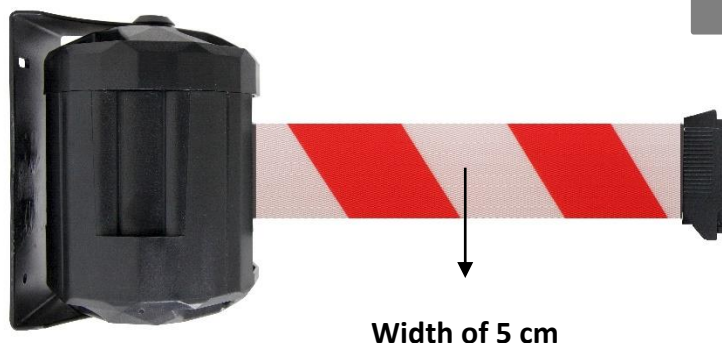

# RS Pro

Code HSS : 7326909890

RS Stock No:

REF	RS Stock No	Belt width (mm)	Belt length (m)	weight (kg)
RWX40RB	2175269	50	4	1,48

**Made:** steel support, polyester strap + nylon layer

**Color :** black with red/white strap

### Specifications :

- Wall reel with ANTI-PANIC device (the strap is automatically released in case of crowd movement)
- Wall receiver and magnets included,
- The case is waterproof
- The strap is available in other colours