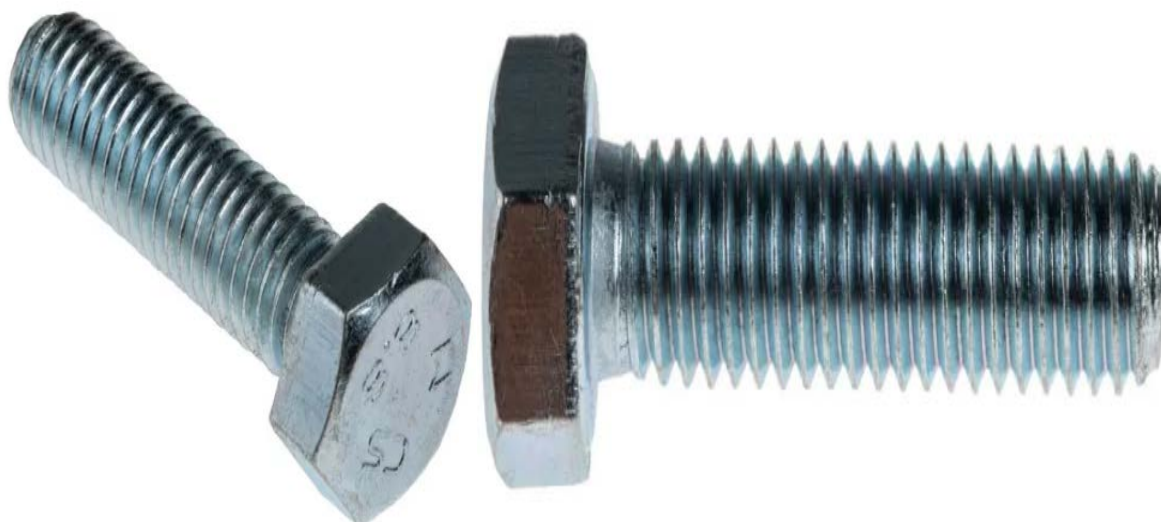

d1	M4	M5	M6	M8	M10	M12	M14	M16	M20	M24	M30
e	7.66	8.79	11.05	14.38	18.90	21.10	24.49	26.75	35.72	39.98	50.85
k	2.8	3.5	4	5.3	6.4	7.5	8.8	10	13	15	18.7
s	7	8	10	13	17	19	22	24	30	36	46

RS Stock No	Size	RS Stock No	Size	RS Stock No	Size	RS Stock No	Size
525773	4 x 6	527448	5 x 30	9172858	6 x 80	9172895	8 x 75
525789	4 x 10	9172823	5 x 35	9172867	6 x 90	9172898	8 x 80
525795	4 x 12	9172826	5 x 40	9172860	6 x 100	9172892	8 x 90
525802	4 x 16	9172839	5 x 60	9172864	8 x 10	9172902	8 x 100
527410	4 x 20	525868	6 x 16	527482	8 x 12	9172905	8 x 150
527426	4 x 25	525874	6 x 20	527505	8 x 20	9172909	10 x 12
9172804	4 x 30	525880	6 x 25	527511	8 x 25	527555	10 x 16
9172808	4 x 35	527454	6 x 30	527527	8 x 30	527561	10 x 20
9172817	4 x 40	9172836	6 x 35	9172873	8 x 35	527577	10 x 25
9172810	4 x 50	527460	6 x 40	527533	8 x 40	527583	10 x 30
525818	5 x 8	9172845	6 x 45	9172876	8 x 45	9172918	10 x 35
9172814	5 x 10	527476	6 x 50	527549	8 x 50	527599	10 x 40
525824	5 x 12	9172848	6 x 60	9172870	8 x 55	9172911	10 x 45
525830	5 x 16	9172842	6 x 65	9172889	8 x 60	527606	10 x 50
525846	5 x 20	9172851	6 x 70	9172882	8 x 65	9172915	10 x 55
527432	5 x 25	9172854	6 x 75	9172886	8 x 70	276207	10 x 60