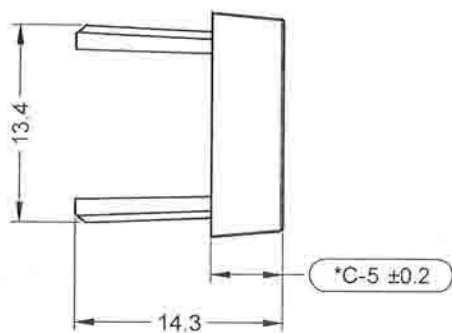

S50-002 - □ □

RoHS  
Compliant

□ : Color

□ : Material

- 1 : Blue
- 2 : Green
- 3 : Orange (amber)
- 4 : Red
- 5 : White (clear)
- 6 : Yellow
- 7 : Black

- 1 : PMMA
- 3 : PC

D16 series accessories

16mm color lens  
Rectangular flat

2/2

METRIC

MM

DRAWN BY

*[Signature]*

DATE

2011/02/25

*[Signature]*