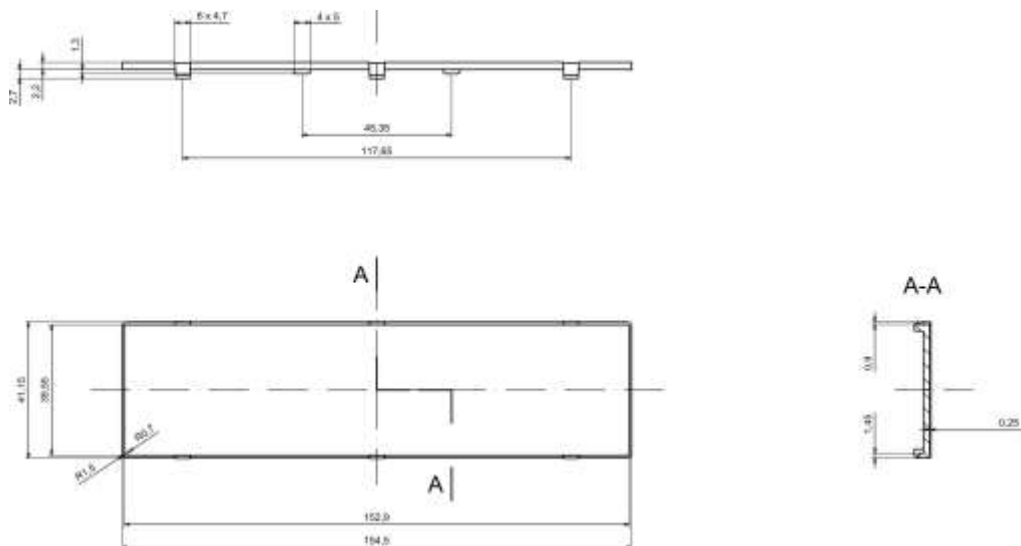

Datasheet

RS PRO Accessories for DIN rail

Stock number: 2069070

EN

Product Details

Transparent Red filter made of ABS for ZD1009 enclosure.

Features and Benefits

- Transparent ABS filter
- Easy customization

rspro.com

Category	Accessories
Type	Full
Material	ABS
Height	4.9 mm
Width	41.2 mm
Length	154.5 mm
Color	Red (cz)
Standards Met	RoHS Compliant
Certificate number	

CE