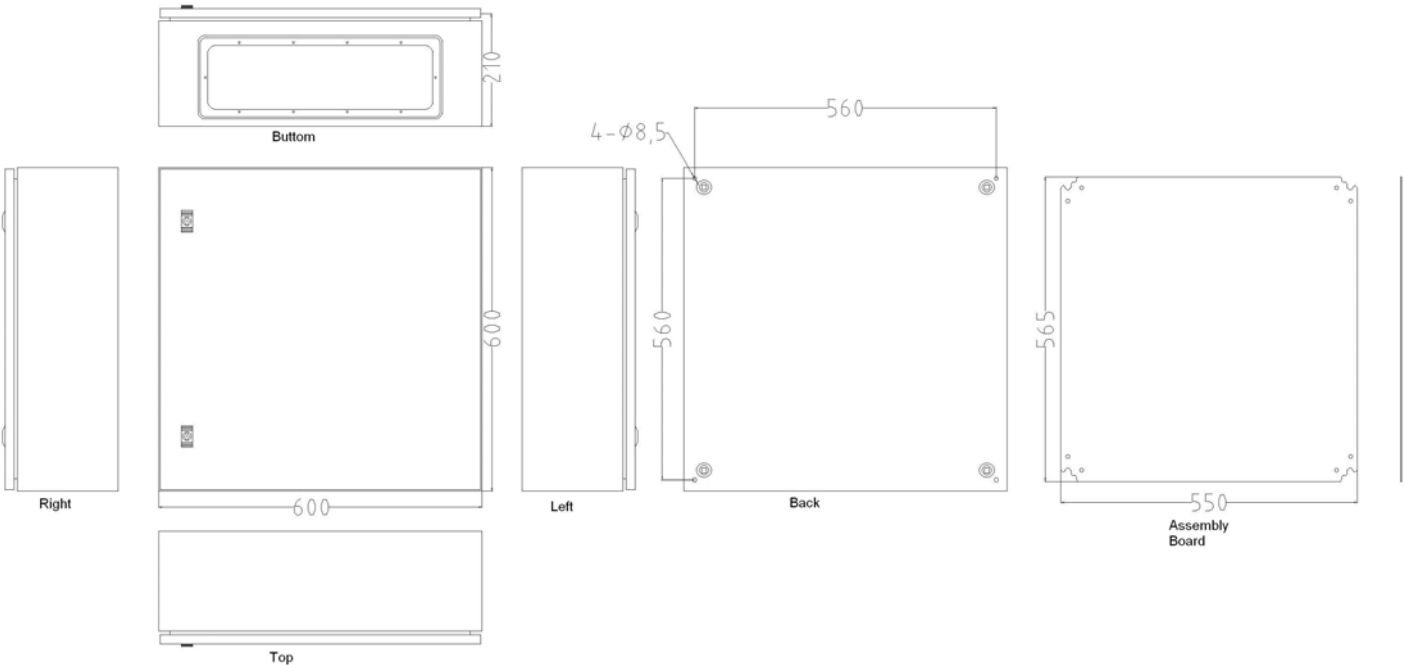

Mild Steel IP66 Wall Box, 600x600x210mm

unit: +/-0.8mm