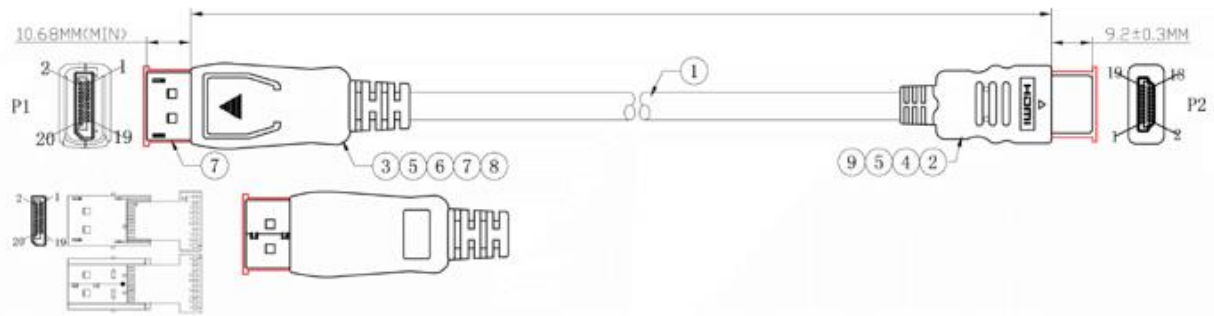

Product Description

Our RS PRO 2 metre DisplayPort to HDMI cable comes with a latching, 20 pin male connector.

The connector hoods are made from black PVC and come with dust caps to protect the connectors. On top of the connector is the latch release and a strain relief on the end of the hood to support the cable.

HDMI is possibly the most common display connection on the market which can be found on devices ranging from PC's, Bluray players, games consoles and more.

General Specifications

Connector A	DisplayPort Male
Connector B	HDMI Male
Sheath Colour	Black
Sheath Material	PVC
Max resolution	1080p

Approvals

Declarations	CE UKCA ROHS REACH
Standards Met	CE UKCA ROHS REACH

Similar Products

Stock No.	Brand	Length	Pack Size	Attribute 2	Attribute 3
186-3035	RS PRO	2mtr	1	DisplayPort Male	HDMI Male

9	HDMI M DUST CAP
8	DisplayPort M DUST CAP
7	DisplayPort M ABS UP SHELL BLACK
6	DisplayPort M ABS TOP SHELL BLACK
5	TRANSPARENT PE
4	PVC 45P COLOR:BLACK
3	DP (SHELL GOLD PLATED) to HDMI/DVI PCB+SMT+SOLDER
2	HDMI M 19P SOLDER INSULATION:BLACK SHELL GOLD PLATED
1	UL20275 (30AWG*1PR+EAM)*4C+30AWG*1PR+30AWG*5C+AEB 50%BD OD:5.5MM BLACK JACKET