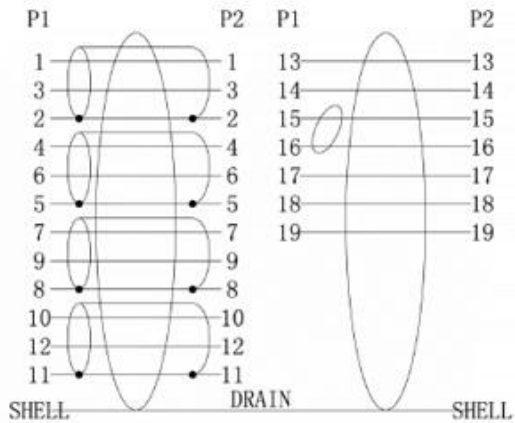

Product Description

Our RS PRO 2 metre DisplayPort to HDMI cable comes with a latching, 20 pin male connector.

The connector hoods are made from black PVC and come with dust caps to protect the connectors. On top of the connector is the latch release and a strain relief on the end of the hood to support the cable.

HDMI is possibly the most common display connection on the market which can be found on devices ranging from PC's, Bluray players, games consoles and more.

General Specifications

Connector A	DisplayPort Male
Connector B	HDMI Male
Sheath Colour	Black
Sheath Material	PVC
Max resolution	1080p

Approvals

Declarations	CE UKCA ROHS REACH
Standards Met	CE UKCA ROHS REACH

Similar Products

Stock No.	Brand	Length	Pack Size	Attribute 2	Attribute 3
186-3035	RS PRO	2mtr	1	DisplayPort Male	HDMI Male

9	HDMI M DUST CAP
8	DisplayPort M DUST CAP
7	DisplayPort M ABS UP SHELL BLACK
6	DisplayPort M ABS TOP SHELL BLACK
5	TRANSPARENT PE
4	PVC 45P COLOR:BLACK
3	DP (SHELL GOLD PLATED) to HDMI/DVI PCB+SMT+SOLDER
2	HDMI M 19P SOLDER INSULATION:BLACK SHELL GOLD PLATED
1	UL20275 (30AWG*1PR+EAM)*4C+30AWG*1PR+30AWG*5C+AEB 50%BD OD:5.5MM BLACK JACKET