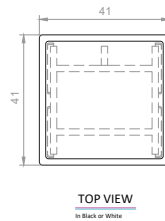

ENGLISH

Datasheet

PVC End Caps

White

RS Stock No **1766917**
Size **41 x 41**

To Fit Inside Channel/Strut end, providing safe end to cut length.

Please view our full range listing below

RS Stock No	Size (mm)
1766915	41 x 41 (Black)
1766916	41 x 21 (Black)
1766917	41 x 41 (White)
1766929	41 x 21 (White)