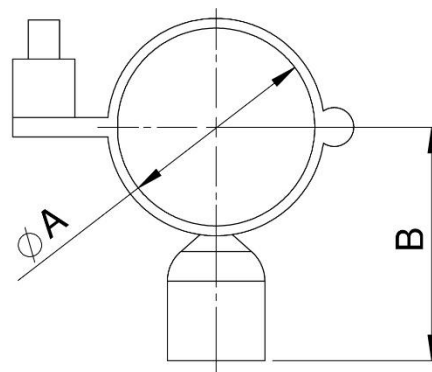

Features

- 304 Stainless Steel construction provides excellent corrosion resistance.
- 0.5" BSP Boss for ease of fitting.
- Sizes 1" to 3" to fit common tube sizes.
- Hinged design for ease of assembly.

RS PRO Stainless Steel Hinged Pipe Clips

RS Stock No.:

2654889,2654895,2654902,2655270,2655286

SIZE	A mm	B mm
1.0"	25.4	45
1.5"	38.1	50
2.0"	50.8	60
2.5"	63.5	65
3.0"	76.2	70