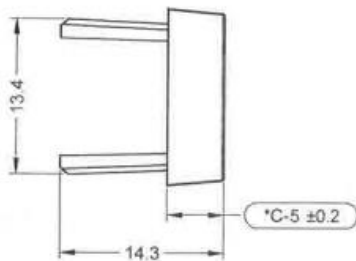

Datasheet

Orange Square Push Button Lens For Use With SD16 Series

RS Stock number 745-2600

Dimensions: (mm)

Specifications

Colour: Orange
Length: 16mm
Shape: Square Flat
Material: PMMA / PC
RoHS Compliant