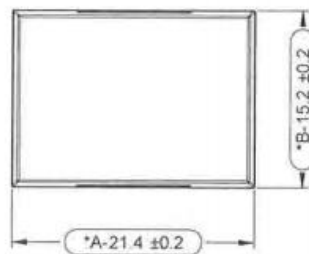

Datasheet

Orange Square Push Button Lens For Use With SD16 Series

RS Stock number 745-2600

Dimensions: (mm)

Specifications

Colour: Orange
Length: 16mm
Shape: Square Flat
Material: PMMA / PC
RoHS Compliant