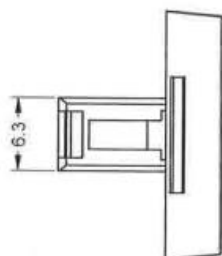

Datasheet

Orange Square Push Button Lens For Use With SD16 Series

RS Stock number 745-2600

Dimensions: (mm)

Specifications

Colour: Orange
Length: 16mm
Shape: Square Flat
Material: PMMA / PC
RoHS Compliant