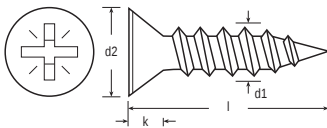

ENGLISH

Datasheet

Recessed Countersunk Stainless Steel A2-304 Woodscrew, to DIN 7997

RS Stock No **4833090**
Size **3.5 x 20mm**

d1	No. 4 3.0mm	No. 6 3.5mm	No. 8 4.0mm	No. 10 5.0mm	No. 12 5.5mm
d2	5.6	6.5	7.5	9.2	10.2
k	1.65	1.13	2.2	2.5	2.75
Recess No.	1	2	2	2	3

Please view our full range listing below

RS Stock No	Size (mm)	RS Stock No	Size (mm)
1443524	3.0 x 16	4833185	5.0 x 30
1443525	3.0 x 20	4833191	5.0 x 40
1443526	3.0 x 25	4833208	5.0 x 50
1443527	3.5 x 16	4833214	5.0 x 65
4833090	3.5 x 20	1443528	5.0 x 75
4833113	3.5 x 25	1443529	5.0 x 100
4833129	3.5 x 30		
4833135	4.0 x 20		
4833141	4.0 x 25		
4833157	4.0 x 30		
4833006	4.0 x 40		
4833163	4.0 x 50		
4833179	5.0 x 25		