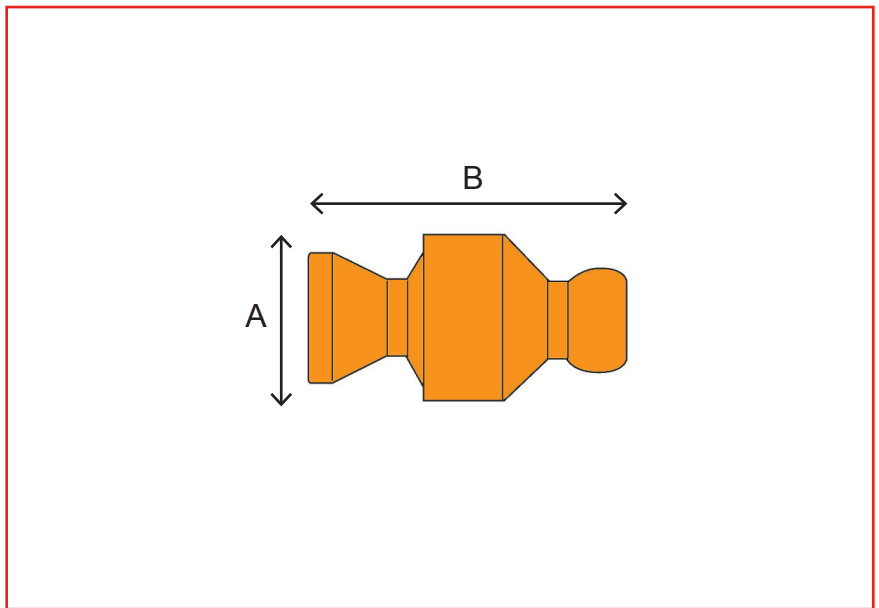

ENGLISH

Datasheet

RS Pro Coolant Hose 1/4" System In-Line Check Valve

RS Stock No: 623-5246

Specifications:

Electrically non-conductive

Rust proof

Chemically resistant

All parts interchangeable

Material:

Polyoxymethylene (POM), also known as acetal, polyacetal and polyformaldehyde

Order Code	Manufacturers Code	Type/Size	A (mm)	B (mm)	Pack QTY
623-5246	CS-100-218	In-Line Check Valve	21	41	2